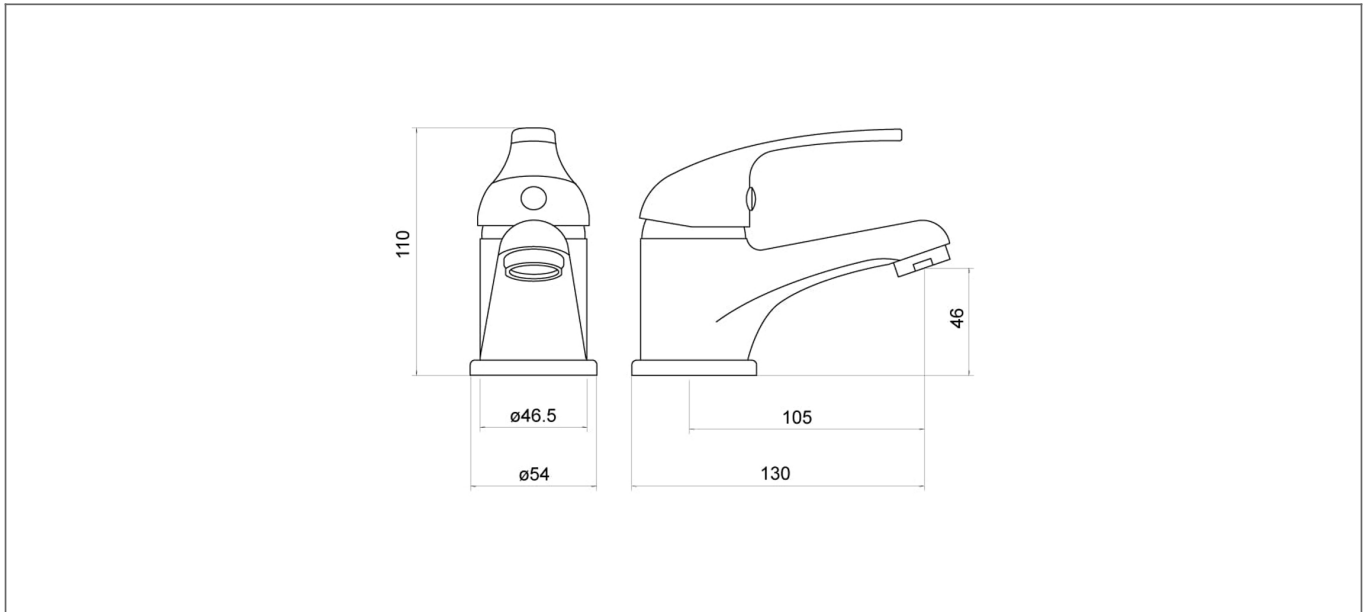

## Specification

Product Guarantee:	Lifetime
Barcode:	5056474501975
Material:	Brass
Handle Type:	Lever
Tap Pressure:	Low Pressure
Min Operating Pressure:	1 Bar
Waste Included:	No
Number Of Tap Holes:	1
Approvals:	WRAS Approved
Projection (mm):	105
Flow Rate 0.1 Bar (L/min):	6.1
Flow Rate 0.5 Bar (L/min):	9.1
Flow Rate 1 Bar (L/min):	12.6
Flow Rate 2 Bar (L/min):	17.7
Flow Rate 3 Bar (L/min):	21.7
Flow Rate 4 Bar (L/min):	24.7
Flow Rate 5 Bar (L/min):	27.5
Colour:	Chrome

Dimensions: All measurements are in millimetres and are subject to normal manufacturing variations.

Due to a continuing development programme to improve design and performance, we reserve all rights to vary specifications without prior notice. Please note, all accessories are for photographic purposes only.

## Technical Drawing

Dimensions: All measurements are in millimetres and are subject to normal manufacturing variations.

Due to a continuing development programme to improve design and performance, we reserve all rights to vary specifications without prior notice. Please note, all accessories are for photographic purposes only.