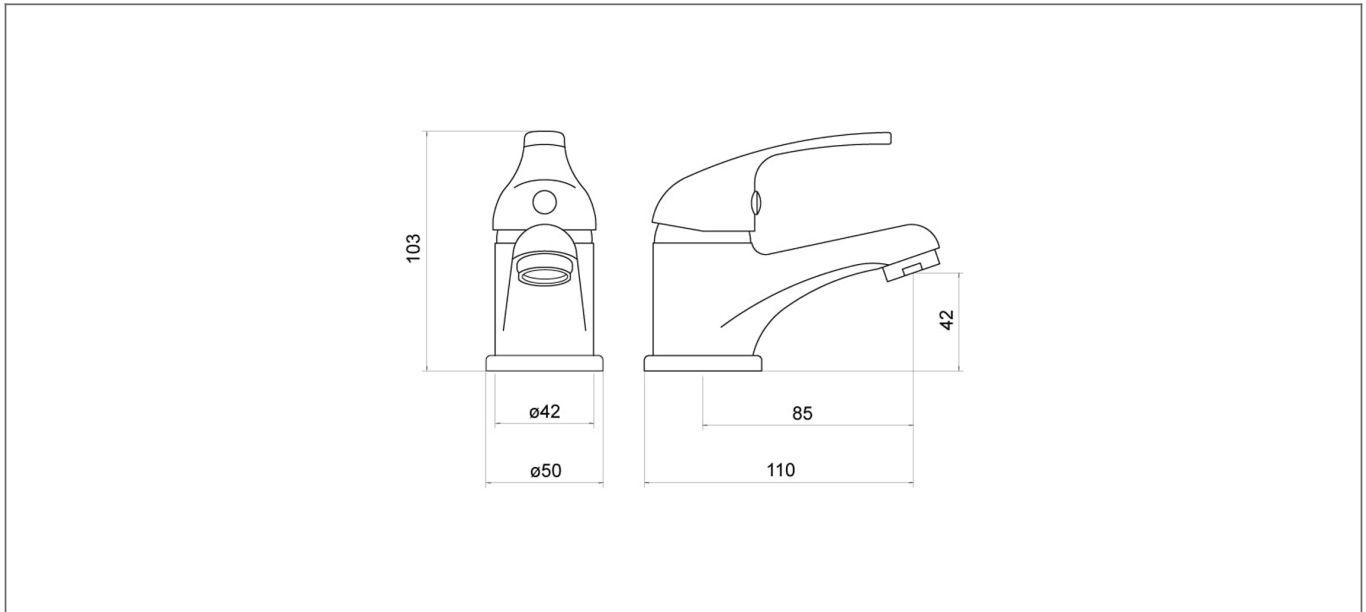

Technical Datasheet

Product Code: TT001

Product Description: **Ailsa Chrome Mini Mono Basin Mixer**

Specification

Product Guarantee:	Lifetime
Barcode:	5056474501968
Material:	Brass
Handle Type:	Lever
Tap Pressure:	Low Pressure
Min Operating Pressure:	1 Bar
Waste Included:	No
Number Of Tap Holes:	1
Approvals:	WRAS Approved
Projection (mm):	85
Flow Rate 0.1 Bar (L/min):	6.2
Flow Rate 0.5 Bar (L/min):	9.3
Flow Rate 1 Bar (L/min):	12.9
Flow Rate 2 Bar (L/min):	18.2
Flow Rate 3 Bar (L/min):	22.2
Flow Rate 4 Bar (L/min):	20.3
Flow Rate 5 Bar (L/min):	23.7
Colour:	Chrome

Dimensions: All measurements are in millimetres and are subject to normal manufacturing variations.

Due to a continuing development programme to improve design and performance, we reserve all rights to vary specifications without prior notice. Please note, all accessories are for photographic purposes only.

Technical Datasheet

Product Code: TT001

Product Description: **Ailsa Chrome Mini Mono Basin Mixer**

Technical Drawing

Dimensions: All measurements are in millimetres and are subject to normal manufacturing variations.