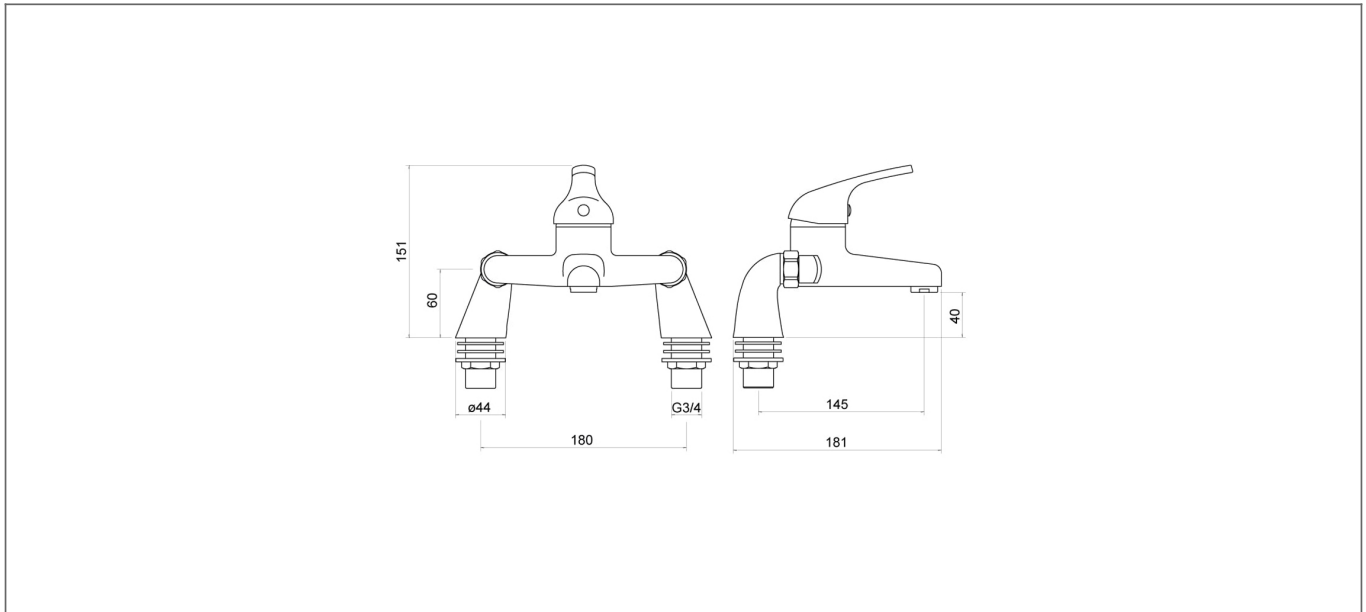

## Specification

Product Guarantee:	Lifetime
Barcode:	5056474501982
Material:	Brass
Handle Type:	Lever
Tap Pressure:	Low Pressure
Min Operating Pressure:	0.1 Bar
Number Of Tap Holes:	2
Approvals:	WRAS Approved
Projection (mm):	181
Flow Rate 0.1 Bar (L/min):	5
Flow Rate 0.5 Bar (L/min):	7.5
Flow Rate 1 Bar (L/min):	10.5
Flow Rate 2 Bar (L/min):	14.7
Flow Rate 3 Bar (L/min):	18
Flow Rate 4 Bar (L/min):	66.5
Flow Rate 5 Bar (L/min):	74.2
Colour:	Chrome

Dimensions: All measurements are in millimetres and are subject to normal manufacturing variations.

Due to a continuing development programme to improve design and performance, we reserve all rights to vary specifications without prior notice. Please note, all accessories are for photographic purposes only.

## Technical Drawing

Dimensions: All measurements are in millimetres and are subject to normal manufacturing variations.

Due to a continuing development programme to improve design and performance, we reserve all rights to vary specifications without prior notice. Please note, all accessories are for photographic purposes only.