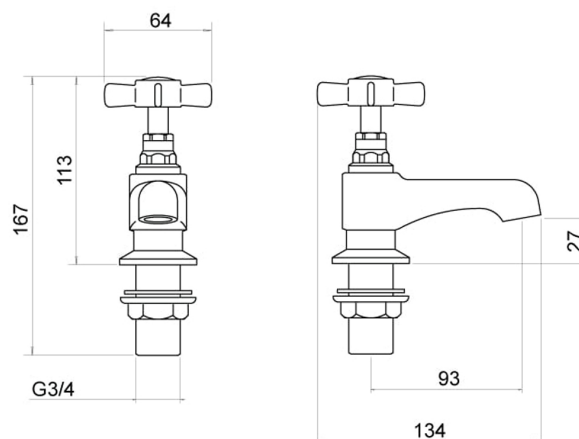

Technical Datasheet

Product Code: TT206

Product Description: **Wisley Chrome Bath Taps**

Specification

Product Guarantee:	Lifetime
Barcode:	5056474502095
Material:	Brass
Handle Type:	Crosshead
Min Operating Pressure:	0.2 Bar
Number Of Tap Holes:	2
Approvals:	WRAS Approved
Projection (mm):	134
Flow Rate 0.1 Bar (L/min):	8.4
Flow Rate 0.5 Bar (L/min):	12.5
Flow Rate 1 Bar (L/min):	17.1
Flow Rate 2 Bar (L/min):	23.7
Flow Rate 3 Bar (L/min):	28.8
Colour:	Chrome

Key Features

- Crosshead handles giving a timeless symmetry to your bathroom or kitchen
- Manufactured from high quality brass
- For peace of mind, this product comes with a market leading lifetime guarantee
- High quality, long lasting chrome finish to compliment any style
- Part of our fantastic range of taps & showers available from Trisen
- Supplied as a pair

Technical Drawing

Dimensions: All measurements are in millimetres and are subject to normal manufacturing variations.

Due to a continuing development programme to improve design and performance, we reserve all rights to vary specifications without prior notice. Please note, all accessories are for photographic purposes only.