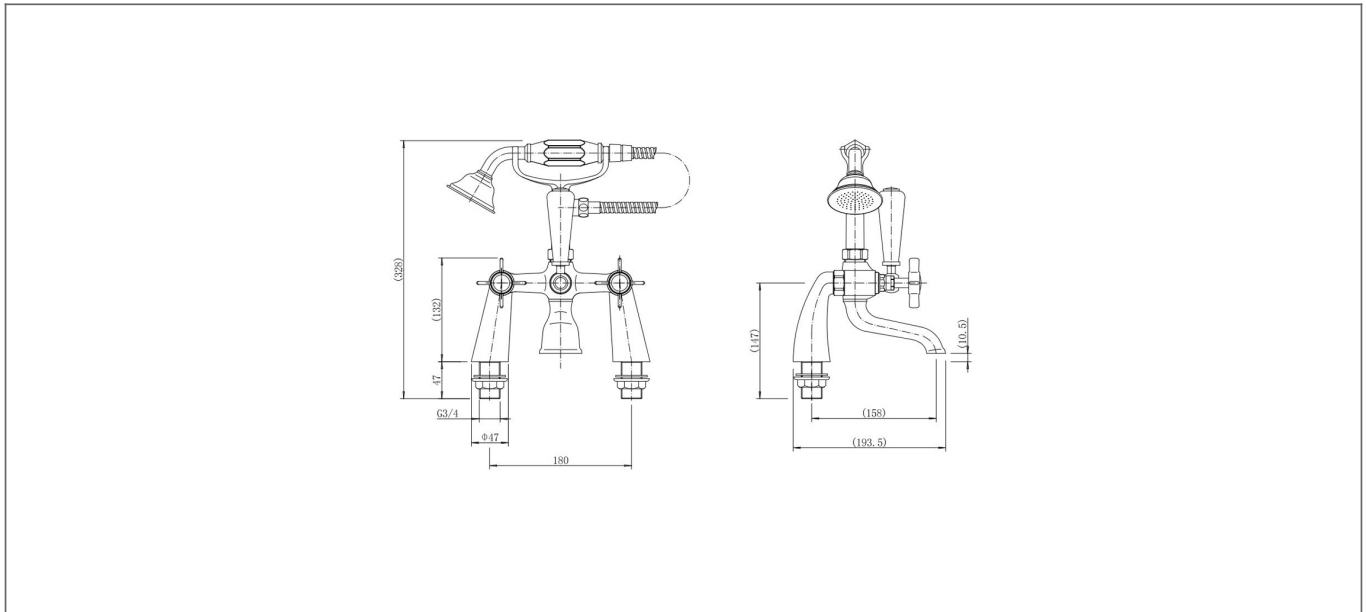

## Specification

Product Guarantee:	Lifetime
Barcode:	5056474502071
Material:	Brass
Handle Type:	Crosshead
Tap Pressure:	High Pressure
Min Operating Pressure:	1 Bar
Number Of Tap Holes:	2
Approvals:	WRAS Approved
Projection (mm):	193.5
Flow Rate 0.1 Bar (L/min):	6
Flow Rate 0.5 Bar (L/min):	9
Flow Rate 1 Bar (L/min):	12.5
Flow Rate 2 Bar (L/min):	17.4
Flow Rate 3 Bar (L/min):	21.4
Colour:	Chrome

Dimensions: All measurements are in millimetres and are subject to normal manufacturing variations.

Due to a continuing development programme to improve design and performance, we reserve all rights to vary specifications without prior notice. Please note, all accessories are for photographic purposes only.

# Technical Datasheet

Product Code: TT204

Product Description: **Wisley Chrome Bath Shower Mixer**

## Technical Drawing

Dimensions: All measurements are in millimetres and are subject to normal manufacturing variations.

Due to a continuing development programme to improve design and performance, we reserve all rights to vary specifications without prior notice. Please note, all accessories are for photographic purposes only.