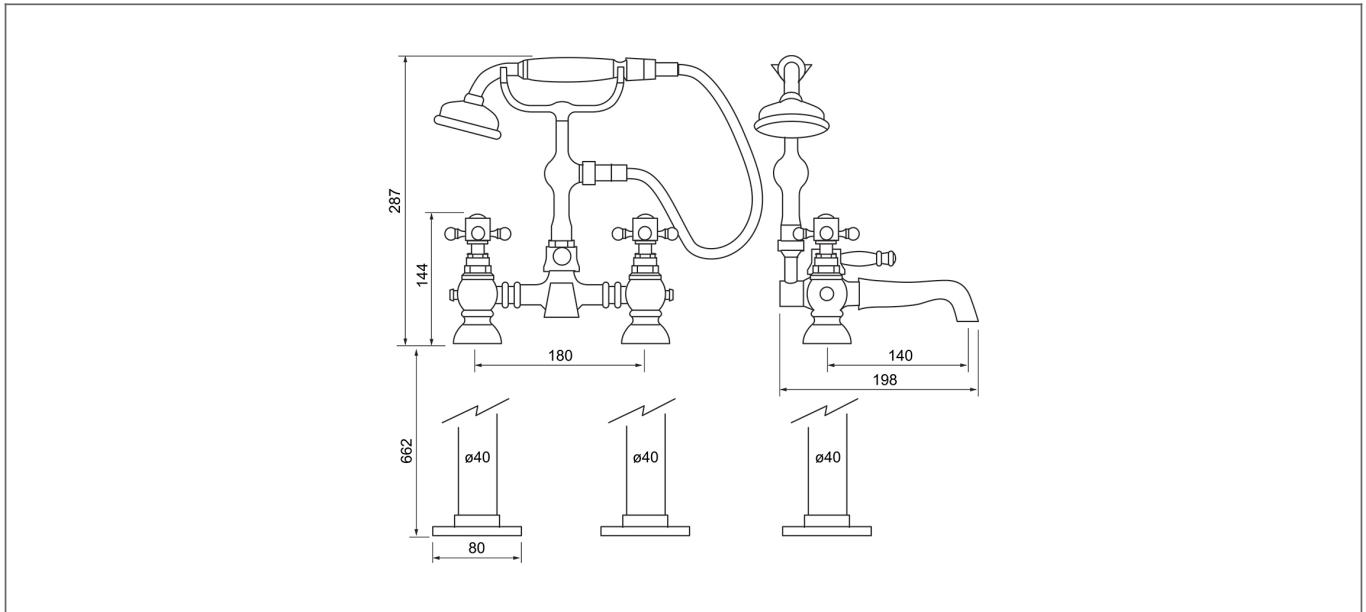

Technical Datasheet

Product Code: TT107

Product Description: **Trisen Formby Floormounted Bath Shower Mixer**

Specification

Product Guarantee:	Lifetime
Barcode:	5056474517099
Material:	Brass
Handle Type:	Crosshead
Min Operating Pressure:	1 Bar
Number Of Tap Holes:	2
Approvals:	WRAS Approved
Projection (mm):	140
Flow Rate 0.1 Bar (L/min):	4.2
Flow Rate 0.5 Bar (L/min):	7.5
Flow Rate 1 Bar (L/min):	11.4
Flow Rate 2 Bar (L/min):	15.6
Flow Rate 3 Bar (L/min):	18.9
Flow Rate 4 Bar (L/min):	21.7
Flow Rate 5 Bar (L/min):	24.2
Colour:	Chrome

Dimensions: All measurements are in millimetres and are subject to normal manufacturing variations.

Due to a continuing development programme to improve design and performance, we reserve all rights to vary specifications without prior notice. Please note, all accessories are for photographic purposes only.

Technical Datasheet

Product Code: TT107

Product Description: Trisen Formby Floormounted Bath Shower Mixer

Technical Drawing

Dimensions: All measurements are in millimetres and are subject to normal manufacturing variations.