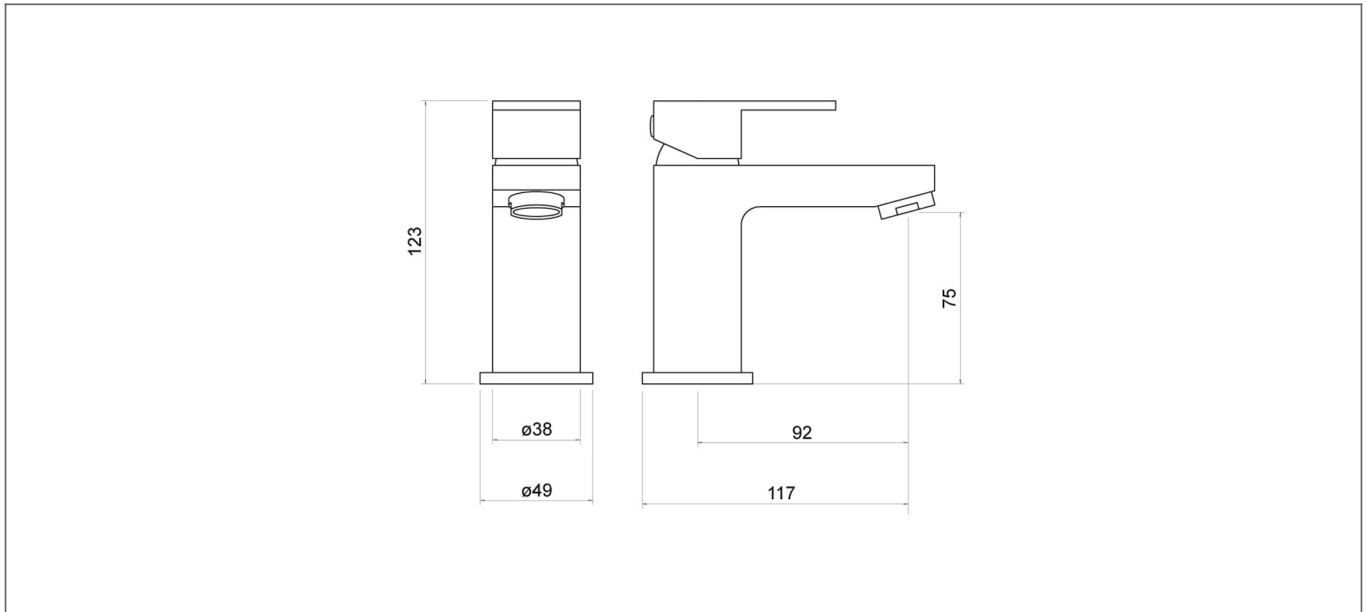

Technical Datasheet

Product Code: TT921

Product Description: **Kawa Black Mini Mono Basin**

Specification

Product Guarantee:	Lifetime
Barcode:	5056474502385
Material:	Brass
Handle Type:	Lever
Tap Pressure:	Low Pressure
Min Operating Pressure:	0.2 Bar
Waste Included:	No
Number Of Tap Holes:	1
Projection (mm):	92
Flow Rate 0.1 Bar (L/min):	5
Flow Rate 0.5 Bar (L/min):	7.3
Flow Rate 1 Bar (L/min):	10
Flow Rate 2 Bar (L/min):	14
Flow Rate 3 Bar (L/min):	17.1
Colour:	Black

Dimensions: All measurements are in millimetres and are subject to normal manufacturing variations.

Due to a continuing development programme to improve design and performance, we reserve all rights to vary specifications without prior notice. Please note, all accessories are for photographic purposes only.

Technical Datasheet

Product Code: TT921

Product Description: **Kawa Black Mini Mono Basin**

Technical Drawing

Dimensions: All measurements are in millimetres and are subject to normal manufacturing variations.