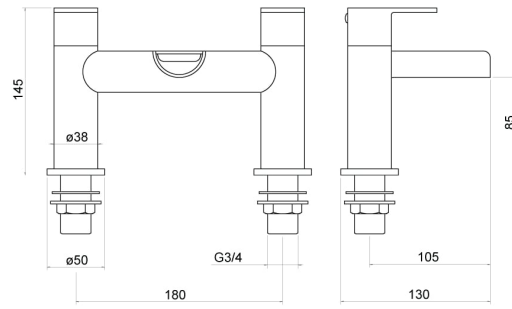

Technical Datasheet

Product Code: TT505

Product Description: **Ganton Chrome Bath Filler**

Specification

Product Guarantee:	Lifetime
Barcode:	5056474502217
Material:	Brass
Handle Type:	Lever
Tap Pressure:	Low Pressure
Min Operating Pressure:	0.2 Bar
Number Of Tap Holes:	2
Approvals:	WRAS Approved
Projection (mm):	130
Flow Rate 0.1 Bar (L/min):	13.8
Flow Rate 0.5 Bar (L/min):	20.2
Flow Rate 1 Bar (L/min):	27.6
Flow Rate 2 Bar (L/min):	38.4
Flow Rate 3 Bar (L/min):	46.5
Colour:	Chrome

Dimensions: All measurements are in millimetres and are subject to normal manufacturing variations.

Due to a continuing development programme to improve design and performance, we reserve all rights to vary specifications without prior notice. Please note, all accessories are for photographic purposes only.

Technical Datasheet

Product Code: TT505

Product Description: **Ganton Chrome Bath Filler**

Technical Drawing

Dimensions: All measurements are in millimetres and are subject to normal manufacturing variations.