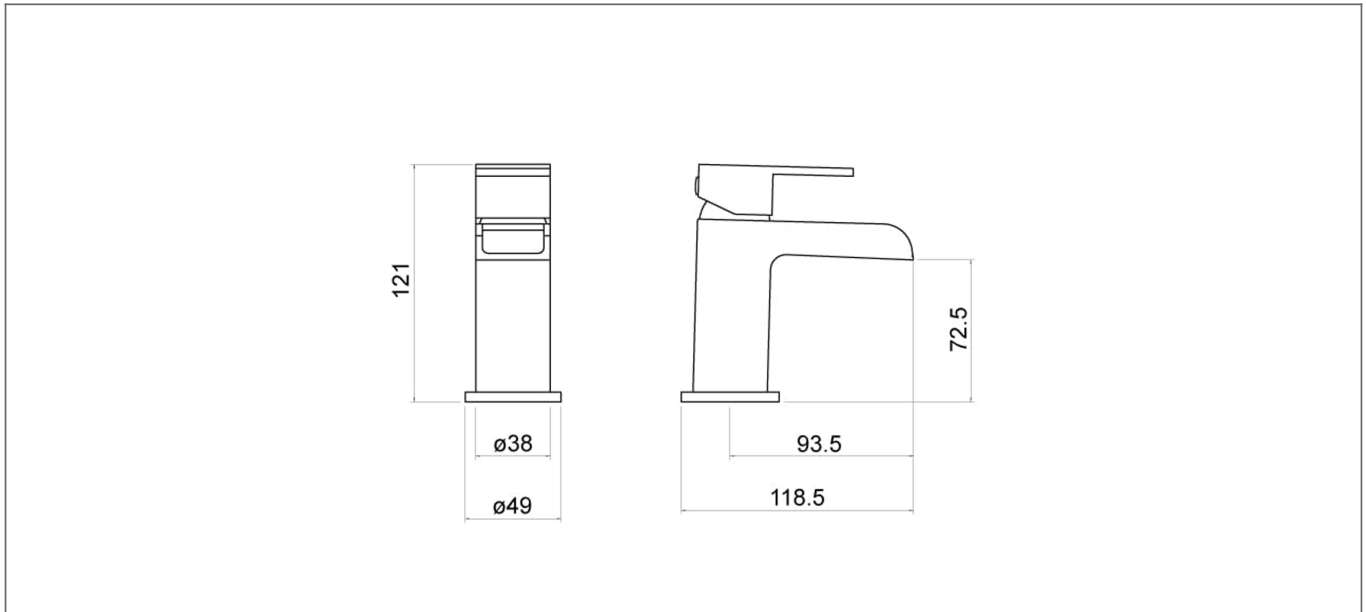

Technical Datasheet

Product Code: TT401

Product Description: **Warley Chrome Mini Mono Basin Mixer**

Specification

Product Guarantee:	Lifetime
Barcode:	5056474502149
Material:	Brass
Handle Type:	Lever
Tap Pressure:	Low Pressure
Min Operating Pressure:	0.2 Bar
Waste Included:	No
Number Of Tap Holes:	1
Approvals:	WRAS Approved
Projection (mm):	118.5
Flow Rate 0.1 Bar (L/min):	5.9
Flow Rate 0.5 Bar (L/min):	9
Flow Rate 1 Bar (L/min):	12.5
Flow Rate 2 Bar (L/min):	17.5
Flow Rate 3 Bar (L/min):	21.3
Colour:	Chrome

Dimensions: All measurements are in millimetres and are subject to normal manufacturing variations.

Due to a continuing development programme to improve design and performance, we reserve all rights to vary specifications without prior notice. Please note, all accessories are for photographic purposes only.

Technical Datasheet

Product Code: TT401

Product Description: **Warley Chrome Mini Mono Basin Mixer**

Technical Drawing

Dimensions: All measurements are in millimetres and are subject to normal manufacturing variations.