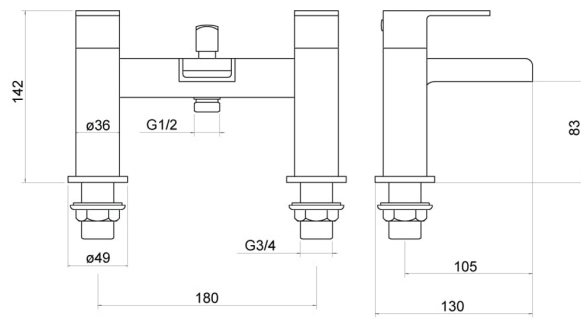

## Specification

Product Guarantee:	Lifetime
Barcode:	5056474502170
Material:	Brass
Handle Type:	Lever
Tap Pressure:	Low Pressure
Min Operating Pressure:	0.2 Bar
Number Of Tap Holes:	2
Approvals:	WRAS Approved
Projection (mm):	130
Flow Rate 0.1 Bar (L/min):	13.9
Flow Rate 0.5 Bar (L/min):	20.4
Flow Rate 1 Bar (L/min):	28.1
Flow Rate 2 Bar (L/min):	39.3
Flow Rate 3 Bar (L/min):	47.6
Colour:	Chrome

Dimensions: All measurements are in millimetres and are subject to normal manufacturing variations.

Due to a continuing development programme to improve design and performance, we reserve all rights to vary specifications without prior notice. Please note, all accessories are for photographic purposes only.

## Technical Drawing

Dimensions: All measurements are in millimetres and are subject to normal manufacturing variations.

Due to a continuing development programme to improve design and performance, we reserve all rights to vary specifications without prior notice. Please note, all accessories are for photographic purposes only.