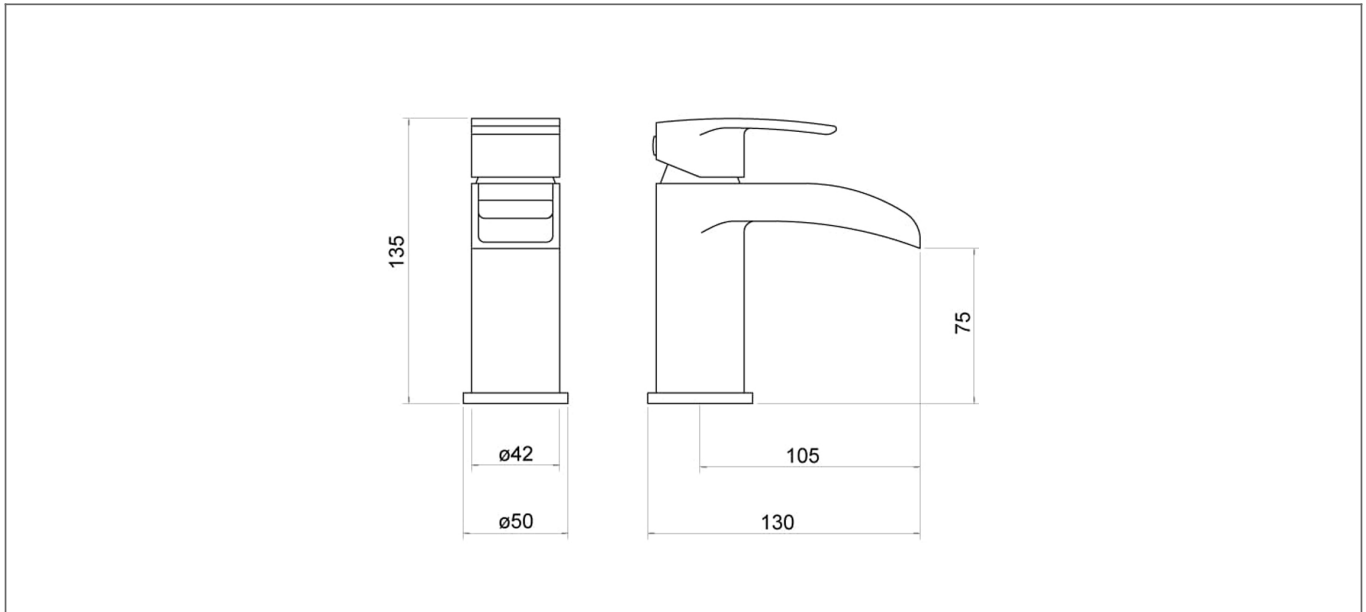

Technical Datasheet

Product Code: TT302

Product Description: **Merion Chrome Mono Basin Mixer**

Specification

Product Guarantee:	Lifetime
Barcode:	5056474502101
Material:	Brass
Handle Type:	Lever
Tap Pressure:	Low Pressure
Min Operating Pressure:	0.2 Bar
Waste Included:	No
Number Of Tap Holes:	1
Approvals:	WRAS Approved
Projection (mm):	130
Flow Rate 0.1 Bar (L/min):	6.4
Flow Rate 0.5 Bar (L/min):	9.5
Flow Rate 1 Bar (L/min):	13.1
Flow Rate 2 Bar (L/min):	18.4
Flow Rate 3 Bar (L/min):	22.4
Colour:	Chrome

Dimensions: All measurements are in millimetres and are subject to normal manufacturing variations.

Due to a continuing development programme to improve design and performance, we reserve all rights to vary specifications without prior notice. Please note, all accessories are for photographic purposes only.

Technical Datasheet

Product Code: TT302

Product Description: **Merion Chrome Mono Basin Mixer**

Technical Drawing

Dimensions: All measurements are in millimetres and are subject to normal manufacturing variations.