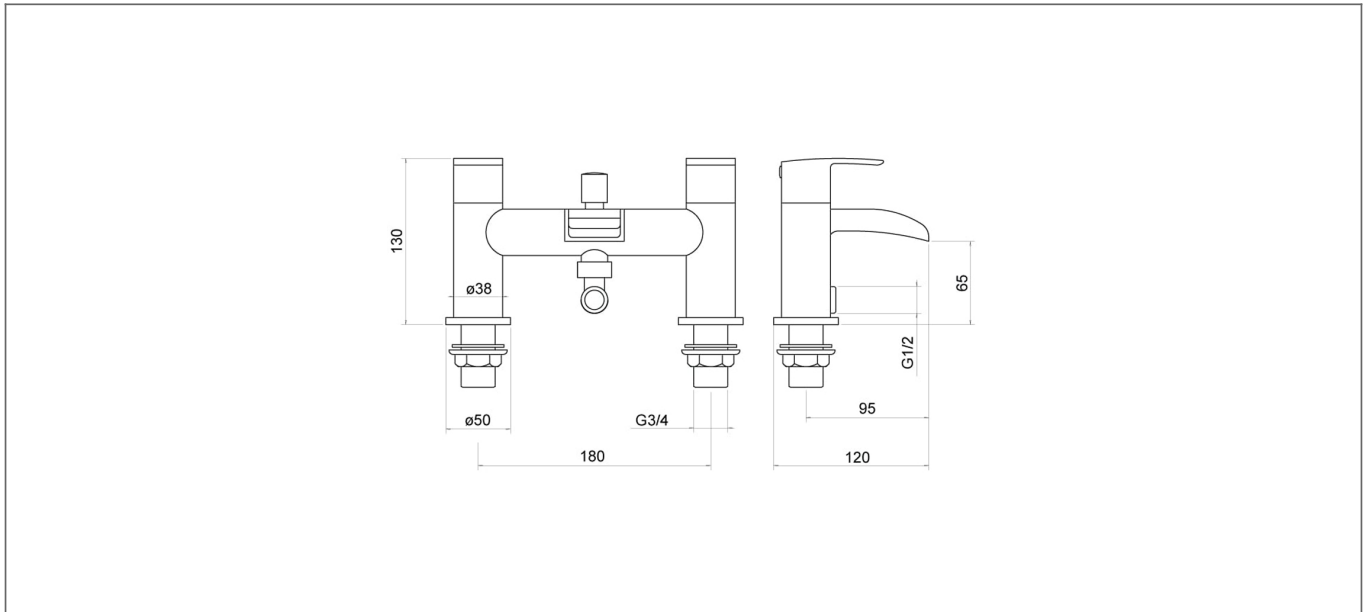

Technical Datasheet

Product Code: TT304

Product Description: **Merion Chtomr Bath Shower Mixer With Shower Kit**

Specification

Product Guarantee:	Lifetime
Barcode:	5056474502125
Material:	Brass
Handle Type:	Lever
Tap Pressure:	Low Pressure
Min Operating Pressure:	0.2 Bar
Number Of Tap Holes:	2
Approvals:	WRAS Approved
Projection (mm):	120
Flow Rate 0.1 Bar (L/min):	13.2
Flow Rate 0.5 Bar (L/min):	19.1
Flow Rate 1 Bar (L/min):	26.2
Flow Rate 2 Bar (L/min):	36.6
Flow Rate 3 Bar (L/min):	44.6
Colour:	Chrome

Dimensions: All measurements are in millimetres and are subject to normal manufacturing variations.

Due to a continuing development programme to improve design and performance, we reserve all rights to vary specifications without prior notice. Please note, all accessories are for photographic purposes only.

Technical Datasheet

Product Code: TT304

Product Description: Merion Chtomr Bath Shower Mixer With Shower Kit

Technical Drawing

Dimensions: All measurements are in millimetres and are subject to normal manufacturing variations.