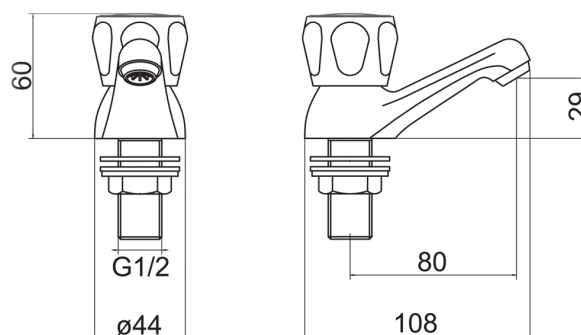

Technical Datasheet

Product Code: TTR-CLU09

Product Description: 1/2 pair basin taps Club

Specification

Product Guarantee:	Lifetime
Barcode:	5056474535369
Material:	Brass
Min Operating Pressure:	0.5 Bar
Number Of Tap Holes:	2
Colour:	Chrome

Technical Drawing

Dimensions: All measurements are in millimetres and are subject to normal manufacturing variations.

Due to a continuing development programme to improve design and performance, we reserve all rights to vary specifications without prior notice. Please note, all accessories are for photographic purposes only.