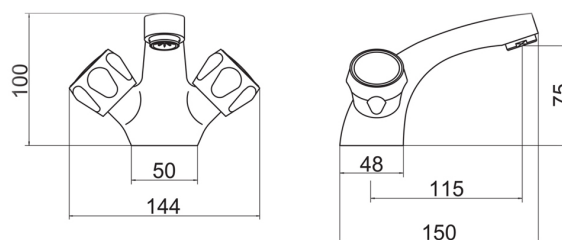

Technical Datasheet

Product Code: TTR-CLU07

Product Description: **Two-handle basin mixer with ABS Pop up waste Club**

Specification

Product Guarantee:	Lifetime
Barcode:	5056474535321
Material:	Brass
Min Operating Pressure:	0.5 Bar
Waste Included:	Yes
Number Of Tap Holes:	1
Approvals:	WRAS Approved
Projection (mm):	150
Colour:	Chrome

Technical Drawing

Dimensions: All measurements are in millimetres and are subject to normal manufacturing variations.

Due to a continuing development programme to improve design and performance, we reserve all rights to vary specifications without prior notice. Please note, all accessories are for photographic purposes only.