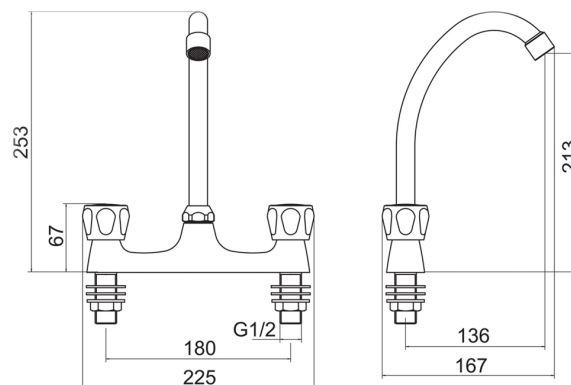

Technical Datasheet

Product Code: TTR-CLU06

Product Description: Two-handle Deck sink mixer Club

Specification

| | |
|-------------------------|---------------|
| Product Guarantee: | Lifetime |
| Barcode: | 5056474535307 |
| Material: | Brass |
| Min Operating Pressure: | 0.5 Bar |
| Number Of Tap Holes: | 2 |
| Projection (mm): | 167 |
| Colour: | Chrome |

Technical Drawing

Dimensions: All measurements are in millimetres and are subject to normal manufacturing variations.

Due to a continuing development programme to improve design and performance, we reserve all rights to vary specifications without prior notice. Please note, all accessories are for photographic purposes only.