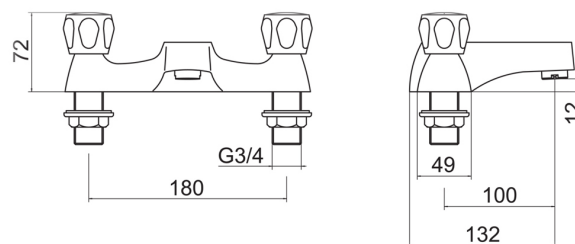

Technical Datasheet

Product Code: TTR-CLU05

Product Description: **Two-handle bath filler Club**

Specification

Product Guarantee:	Lifetime
Barcode:	5056474535284
Material:	Brass
Min Operating Pressure:	0.5 Bar
Number Of Tap Holes:	2
Projection (mm):	132
Colour:	Chrome

Technical Drawing

Dimensions: All measurements are in millimetres and are subject to normal manufacturing variations.

Due to a continuing development programme to improve design and performance, we reserve all rights to vary specifications without prior notice. Please note, all accessories are for photographic purposes only.