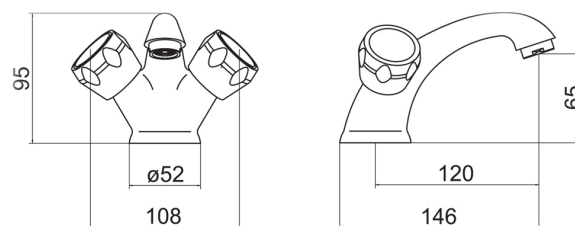

Technical Datasheet

Product Code: TTR-CLU03

Product Description: **Two-handle basin mixer with ABS Pop up waste Club**

Specification

Product Guarantee:	Lifetime
Barcode:	5056474535246
Material:	Brass
Min Operating Pressure:	0.5 Bar
Waste Included:	Yes
Number Of Tap Holes:	1
Projection (mm):	146
Colour:	Chrome

Key Features

- Dual handles provides excellent functionality & durability
- Manufactured from high quality brass
- For peace of mind, this product comes with a market leading lifetime guarantee
- High quality, long lasting chrome finish to compliment any style
- Part of our fantastic range of taps & showers available from Trisen

Technical Drawing

Dimensions: All measurements are in millimetres and are subject to normal manufacturing variations.

Due to a continuing development programme to improve design and performance, we reserve all rights to vary specifications without prior notice. Please note, all accessories are for photographic purposes only.