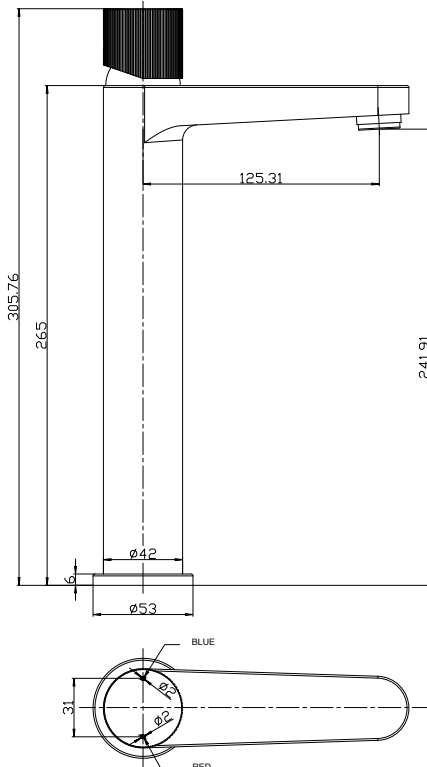

PRODUCT DATA SHEET

KOKO Tall Basin Mixer Brushed Brass

Product Code: KO-013

SCUDO
BEAUTIFUL BATHROOMS

0330 124 7290

sales@scudo.co.uk - www.scudo.co.uk

Scudo is the trading name of Harrison Bathrooms Ltd. Whilst we endeavour to ensure that the product information is accurate we accept no liability for any information given. All images are for illustration purposes only. Product images and specification are subject to change. Measurements are in millimetres and are nominal.

Product Name	KO-013
Product Description	KOKO Basin Mixer Brushed Brass
Product Transportation	
Barcode	5060991250216
Country of origin	CH
Commodity code	8481809000
Product Measurements	
Product Weight (KG)	1.44
Product Width (mm)	See line drawing
Product Height (mm)	See line drawing
Product Depth (mm)	See line drawing
Primary Packed Measurements	
Packaged Weight	1.97
Packed Height	400
Packed Width	255
Packed Length	80

General Information	
Construction Material	Brass
Installation type	Basin Mounted
Colour / Finish	Brushed Brass
Tap / Shower Attributes	
WRAS Approved	TBC
TMV Approved	TBC
Minimum Operating Pressure (bar)	0.5
Maximum Operating Pressure (bar)	5
Flexible Tails Included	Yes
Number of tap holes required	1
Handle Type	Fluted
Swivel Spout	No
Inlet Connection	1/2
Outlet Connection	N/a
Tap Hole Diameter (mm)	35
Tap Type description	Mono Mixer
Includes Waste	No
Valve / Cartridge Type	35mm
Flow Rates	
0.2bar (l/min)	2.46
0.5bar (l/min)	4.35
1bar (l/min)	6.36
2bar (l/min)	9.14
3bar (l/min)	11.58
5bar (l/min)	15.05

Dimensions
(Measurements in mm)

LIFETIME GUARANTEE

We are confident in our products and we want our customer to be, we proudly give a lifetime guarantee on our taps and showers, further details can be found on our website.