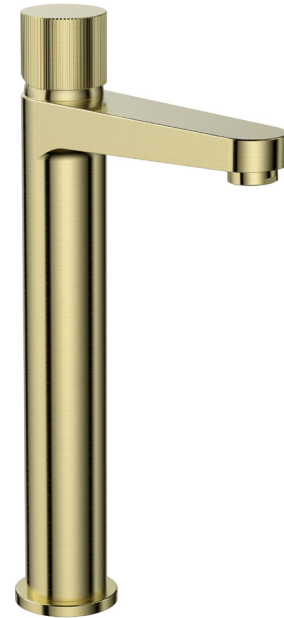

PRODUCT DATA SHEET

KOKO Tall Basin Mixer Brushed Brass

Product Code: KO-013

SCUDO
BEAUTIFUL BATHROOMS

0330 124 7290

sales@scudo.co.uk - www.scudo.co.uk

Scudo is the trading name of Harrison Bathrooms Ltd. Whilst we endeavour to ensure that the product information is accurate we accept no liability for any information given. All images are for illustration purposes only. Product images and specification are subject to change. Measurements are in millimetres and are nominal.

Product Name	KO-013
Product Description	KOKO Basin Mixer Brushed Brass
Product Transportation	
Barcode	5060991250216
Country of origin	CH
Commodity code	8481809000
Product Measurements	
Product Weight (KG)	1.44
Product Width (mm)	See line drawing
Product Height (mm)	See line drawing
Product Depth (mm)	See line drawing
Primary Packed Measurements	
Packaged Weight	1.97
Packed Height	400
Packed Width	255
Packed Length	80

General Information	
Construction Material	Brass
Installation type	Basin Mounted
Colour / Finish	Brushed Brass
Tap / Shower Attributes	
WRAS Approved	TBC
TMV Approved	TBC
Minimum Operating Pressure (bar)	0.5
Maximum Operating Pressure (bar)	5
Flexible Tails Included	Yes
Number of tap holes required	1
Handle Type	Fluted
Swivel Spout	No
Inlet Connection	1/2
Outlet Connection	N/a
Tap Hole Diameter (mm)	35
Tap Type description	Mono Mixer
Includes Waste	No
Valve / Cartridge Type	35mm
Flow Rates	
0.2bar (l/min)	2.46
0.5bar (l/min)	4.35
1bar (l/min)	6.36
2bar (l/min)	9.14
3bar (l/min)	11.58
5bar (l/min)	15.05