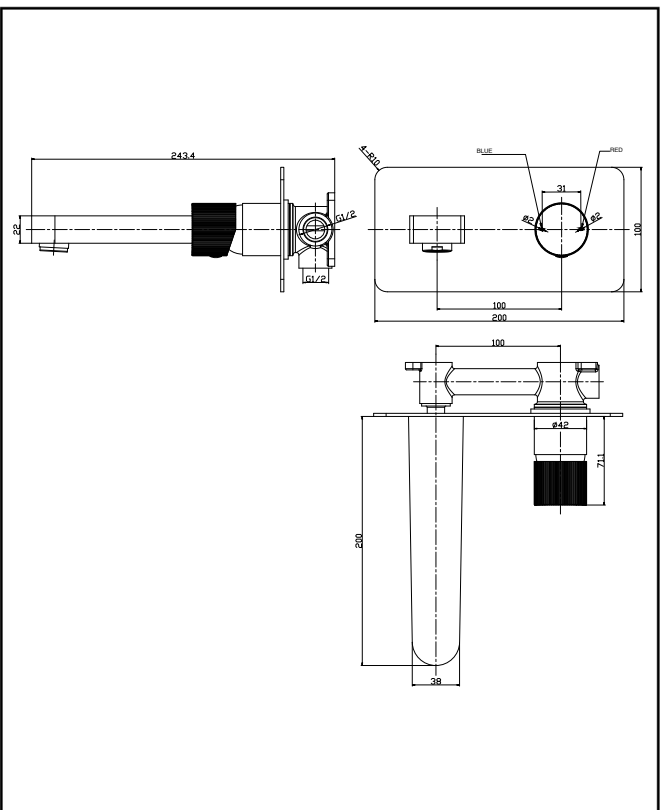

PRODUCT DATA SHEET

KOKO Wall Mounted Tap Brushed Brass

Product Code: KO-014

SCUDO
BEAUTIFUL BATHROOMS

0330 124 7290

sales@scudo.co.uk - www.scudo.co.uk

Scudo is the trading name of Harrison Bathrooms Ltd. Whilst we endeavour to ensure that the product information is accurate we accept no liability for any information given. All images are for illustration purposes only. Product images and specification are subject to change. Measurements are in millimetres and are nominal.

Product Name	KO-014
Product Description	KOKO Wall Mounted Tap Brushed Brass
Product Transportation	
Barcode	5060991250223
Country of origin	CH
Commodity code	8481809000
Product Measurements	
Product Weight (KG)	1.70
Product Width (mm)	See line drawing
Product Height (mm)	See line drawing
Product Depth (mm)	See line drawing
Primary Packed Measurements	
Packaged Weight	2.47
Packed Height	320
Packed Width	245
Packed Length	135

General Information	
Construction Material	Brass
Installation type	Basin Mounted
Colour / Finish	Brushed Brass
Tap / Shower Attributes	
WRAS Approved	TBC
TMV Approved	TBC
Minimum Operating Pressure (bar)	0.5
Maximum Operating Pressure (bar)	5
Flexible Tails Included	Yes
Number of tap holes required	1
Handle Type	Fluted
Swivel Spout	No
Inlet Connection	1/2
Outlet Connection	N/a
Tap Hole Diameter (mm)	35
Tap Type description	Wall Mounted
Includes Waste	No
Valve / Cartridge Type	35mm
Flow Rates	
0.2bar (l/min)	3.07
0.5bar (l/min)	5.04
1bar (l/min)	7.16
2bar (l/min)	10.13
3bar (l/min)	12.53
5bar (l/min)	16.15