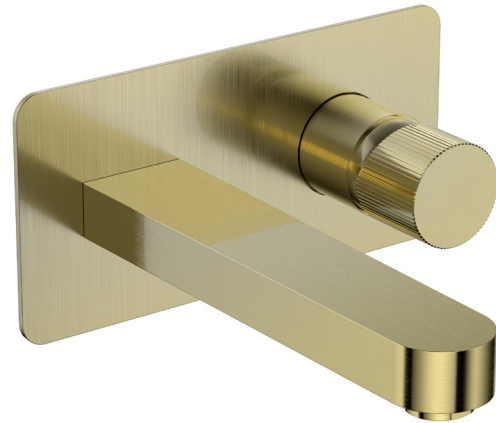

PRODUCT DATA SHEET

KOKO Wall Mounted Tap Brushed Brass

Product Code: KO-014

SCUDO
BEAUTIFUL BATHROOMS

0330 124 7290

sales@scudo.co.uk - www.scudo.co.uk

Scudo is the trading name of Harrison Bathrooms Ltd. Whilst we endeavour to ensure that the product information is accurate we accept no liability for any information given. All images are for illustration purposes only. Product images and specification are subject to change. Measurements are in millimetres and are nominal.

Product Name	KO-014
Product Description	KOKO Wall Mounted Tap Brushed Brass
Product Transportation	
Barcode	5060991250223
Country of origin	CH
Commodity code	8481809000
Product Measurements	
Product Weight (KG)	1.70
Product Width (mm)	See line drawing
Product Height (mm)	See line drawing
Product Depth (mm)	See line drawing
Primary Packed Measurements	
Packaged Weight	2.47
Packed Height	320
Packed Width	245
Packed Length	135

General Information	
Construction Material	Brass
Installation type	Basin Mounted
Colour / Finish	Brushed Brass
Tap / Shower Attributes	
WRAS Approved	TBC
TMV Approved	TBC
Minimum Operating Pressure (bar)	0.5
Maximum Operating Pressure (bar)	5
Flexible Tails Included	Yes
Number of tap holes required	1
Handle Type	Fluted
Swivel Spout	No
Inlet Connection	1/2
Outlet Connection	N/a
Tap Hole Diameter (mm)	35
Tap Type description	Wall Mounted
Includes Waste	No
Valve / Cartridge Type	35mm
Flow Rates	
0.2bar (l/min)	3.07
0.5bar (l/min)	5.04
1bar (l/min)	7.16
2bar (l/min)	10.13
3bar (l/min)	12.53
5bar (l/min)	16.15