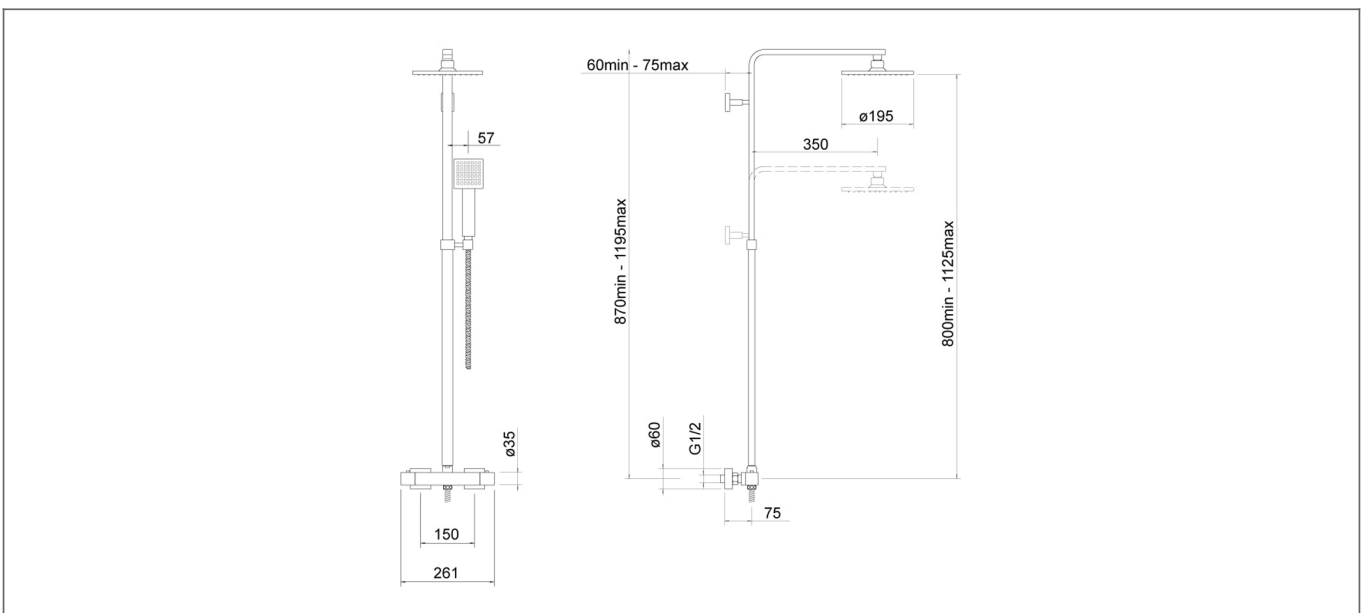

# Technical Datasheet

Product Code: TSS101

Product Description: Zacha Black Square Adjustable Thermostatic Shower

## Specification

Product Guarantee:	Lifetime
Barcode:	5056474502507
Packaged Weight (kg):	4.15 kg
Material:	Brass
Style:	Modern
Min Operating Pressure:	0.5 Bar
Number Of Outlets:	2
Handle Type:	Knob
Valve Type:	Thermostatic
Flow Rate 0.1 Bar (L/min):	4.9
Flow Rate 0.5 Bar (L/min):	7.6
Flow Rate 1 Bar (L/min):	10.7
Flow Rate 2 Bar (L/min):	15.1
Flow Rate 3 Bar (L/min):	18.7

## Technical Drawing

Dimensions: All measurements are in millimetres and are subject to normal manufacturing variations.

Due to a continuing development programme to improve design and performance, we reserve all rights to vary specifications without prior notice. Please note, all accessories are for photographic purposes only.