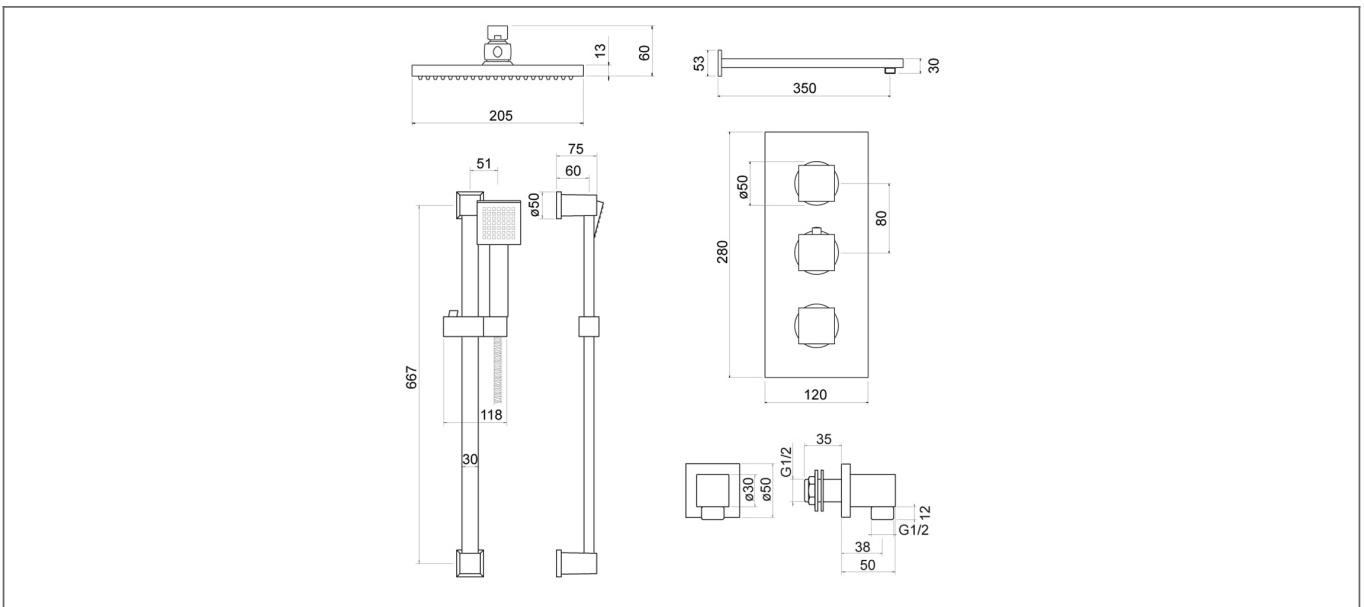

# Technical Datasheet

Product Code: TSS007

Product Description: **Raffa Chrome Square Concealed Thermostatic Shower Set**

## Specification

Product Guarantee:	Lifetime
Barcode:	5056474502477
Packaged Weight (kg):	6.156 kg
Material:	Brass
Style:	Modern
Min Operating Pressure:	0.5 Bar
Number Of Outlets:	2
Handle Type:	Dial
Valve Type:	Concealed Thermostatic
Flow Rate 0.1 Bar (L/min):	3.1
Flow Rate 0.5 Bar (L/min):	6.5
Flow Rate 1 Bar (L/min):	8.9
Flow Rate 2 Bar (L/min):	13.7
Flow Rate 3 Bar (L/min):	16.5

## Technical Drawing

Dimensions: All measurements are in millimetres and are subject to normal manufacturing variations.

Due to a continuing development programme to improve design and performance, we reserve all rights to vary specifications without prior notice. Please note, all accessories are for photographic purposes only.