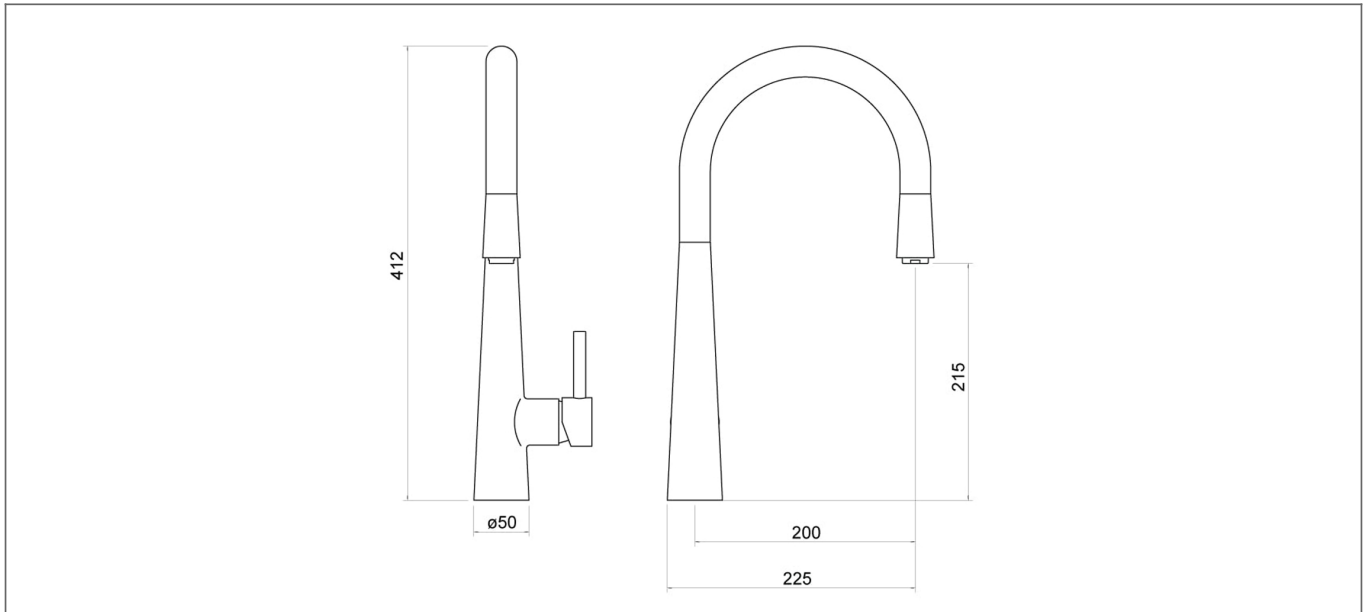

Technical Datasheet

Product Code: TK009K

Product Description: Trisen Jema Pull Out Spout Single Lever Sink Mixer

Specification

Product Guarantee:	Lifetime
Barcode:	5056474517426
Material:	Brass
Handle Type:	Lever
Tap Pressure:	Medium - High Pressure
Min Operating Pressure:	1 Bar
Waste Included:	No
Number Of Tap Holes:	1
Projection (mm):	200
Flow Rate 0.1 Bar (L/min):	4.4
Flow Rate 0.5 Bar (L/min):	6.7
Flow Rate 1 Bar (L/min):	9.5
Flow Rate 2 Bar (L/min):	13.3
Flow Rate 3 Bar (L/min):	16.4
Flow Rate 4 Bar (L/min):	19.8
Flow Rate 5 Bar (L/min):	22
Colour:	Black

Dimensions: All measurements are in millimetres and are subject to normal manufacturing variations.

Due to a continuing development programme to improve design and performance, we reserve all rights to vary specifications without prior notice. Please note, all accessories are for photographic purposes only.

Technical Datasheet

Product Code: TK009K

Product Description: Trisen Jema Pull Out Spout Single Lever Sink Mixer

Technical Drawing

Dimensions: All measurements are in millimetres and are subject to normal manufacturing variations.