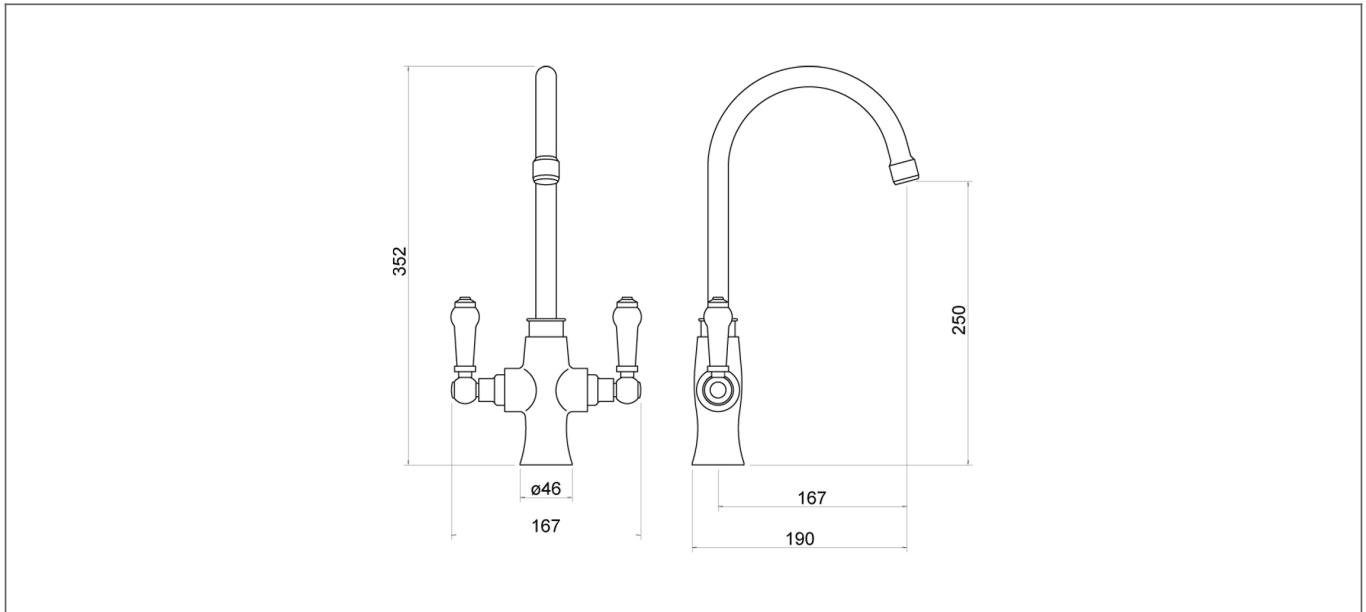

Technical Datasheet

Product Code: TK002

Product Description: **Rura Chrome Sink Mixer**

Specification

Product Guarantee:	Lifetime
Barcode:	5056474502736
Material:	Brass
Handle Type:	Lever
Tap Pressure:	Medium - High Pressure
Min Operating Pressure:	0.5 Bar
Waste Included:	No
Number Of Tap Holes:	1
Approvals:	WRAS Approved
Projection (mm):	167
Flow Rate 0.1 Bar (L/min):	5
Flow Rate 0.5 Bar (L/min):	7.5
Flow Rate 1 Bar (L/min):	10.3
Flow Rate 2 Bar (L/min):	14.3
Flow Rate 3 Bar (L/min):	17.5
Colour:	Chrome

Dimensions: All measurements are in millimetres and are subject to normal manufacturing variations.

Due to a continuing development programme to improve design and performance, we reserve all rights to vary specifications without prior notice. Please note, all accessories are for photographic purposes only.

Technical Datasheet

Product Code: TK002

Product Description: Rura Chrome Sink Mixer

Technical Drawing

Dimensions: All measurements are in millimetres and are subject to normal manufacturing variations.

Due to a continuing development programme to improve design and performance, we reserve all rights to vary specifications without prior notice. Please note, all accessories are for photographic purposes only.