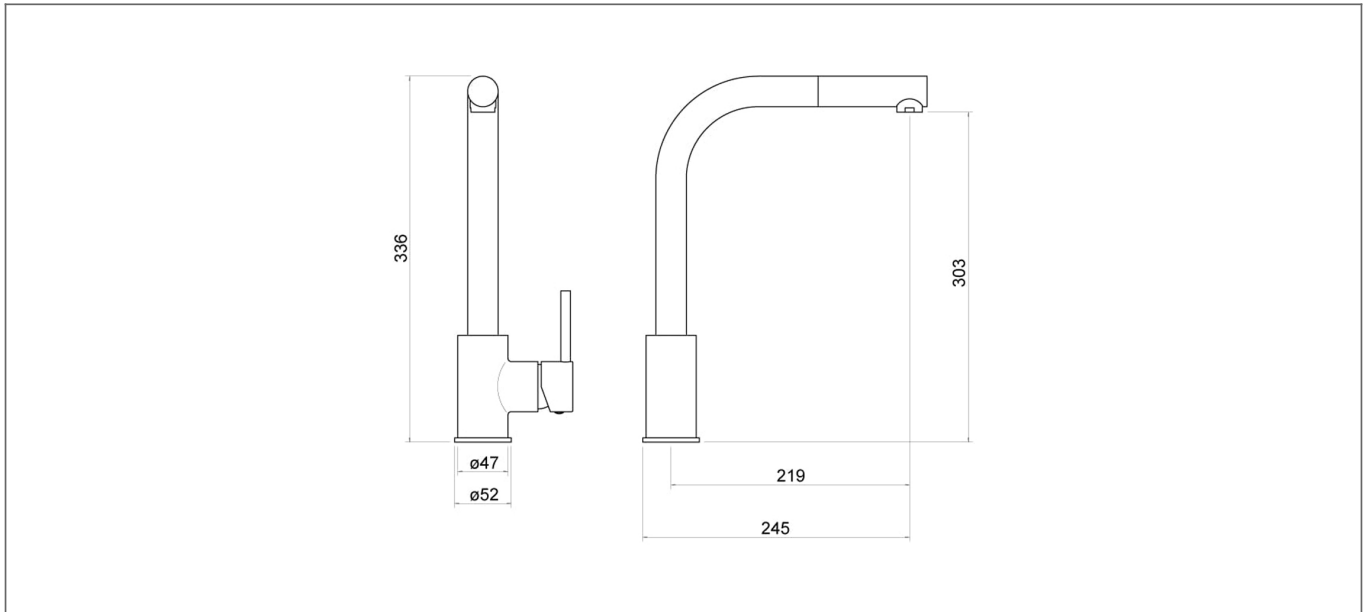

Technical Datasheet

Product Code: TK004BG

Product Description: Trisen Era Pull Out Spout Single Lever Sink Mixer

Specification

Product Guarantee:	Lifetime
Barcode:	5056474517419
Material:	Brass
Handle Type:	Lever
Tap Pressure:	Medium - High Pressure
Min Operating Pressure:	1 Bar
Waste Included:	No
Number Of Tap Holes:	1
Approvals:	WRAS Approved
Projection (mm):	219
Flow Rate 0.1 Bar (L/min):	3.8
Flow Rate 0.5 Bar (L/min):	5.8
Flow Rate 1 Bar (L/min):	8.1
Flow Rate 2 Bar (L/min):	11.3
Flow Rate 3 Bar (L/min):	13.8
Flow Rate 4 Bar (L/min):	15.2
Flow Rate 5 Bar (L/min):	17.5
Colour:	Brushed Gold

Dimensions: All measurements are in millimetres and are subject to normal manufacturing variations.

Due to a continuing development programme to improve design and performance, we reserve all rights to vary specifications without prior notice. Please note, all accessories are for photographic purposes only.

Technical Datasheet

Product Code: TK004BG

Product Description: Trisen Era Pull Out Spout Single Lever Sink Mixer

Technical Drawing

Dimensions: All measurements are in millimetres and are subject to normal manufacturing variations.