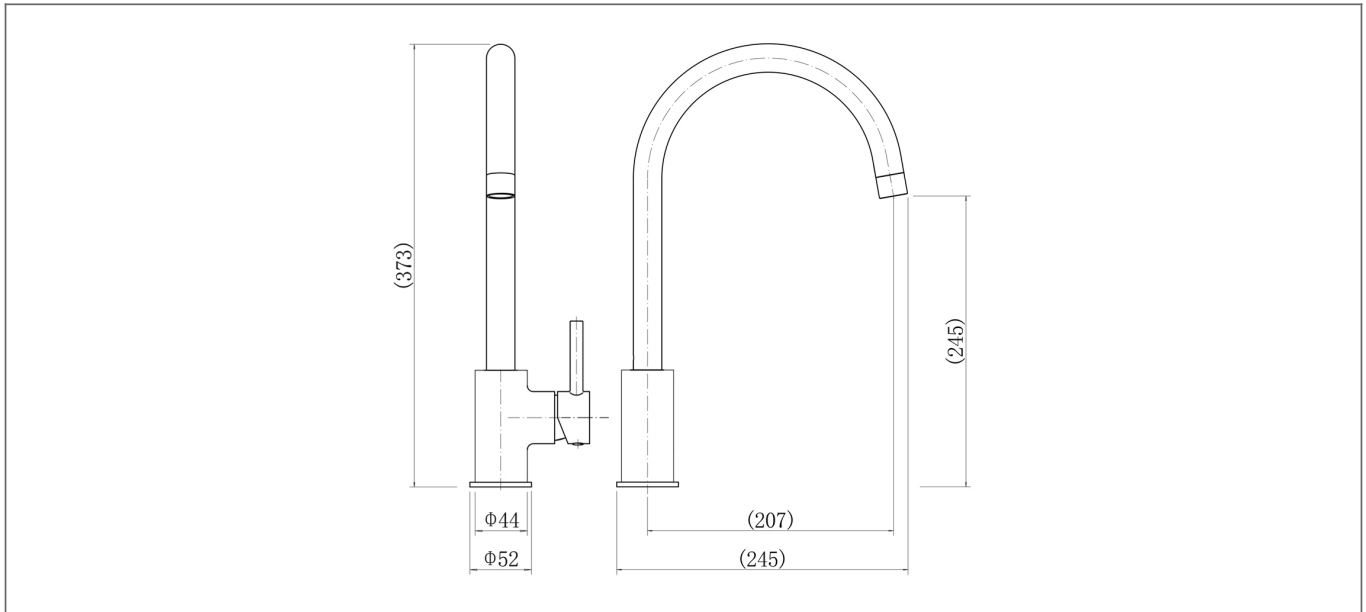

Technical Datasheet

Product Code: TK010

Product Description: **Breno Chrome Kitchen Sink Mixer**

Specification

Product Guarantee:	Lifetime
Barcode:	5056474502668
Material:	Brass
Handle Type:	Lever
Tap Pressure:	Medium - High Pressure
Min Operating Pressure:	0.5 Bar
Number Of Tap Holes:	1
Approvals:	WRAS Approved
Projection (mm):	245
Flow Rate 0.1 Bar (L/min):	4.4
Flow Rate 0.5 Bar (L/min):	6.6
Flow Rate 1 Bar (L/min):	9.1
Flow Rate 2 Bar (L/min):	12.7
Flow Rate 3 Bar (L/min):	15.5
Colour:	Chrome

Dimensions: All measurements are in millimetres and are subject to normal manufacturing variations.

Due to a continuing development programme to improve design and performance, we reserve all rights to vary specifications without prior notice. Please note, all accessories are for photographic purposes only.

Technical Datasheet

Product Code: TK010

Product Description: **Breno Chrome Kitchen Sink Mixer**

Technical Drawing

Dimensions: All measurements are in millimetres and are subject to normal manufacturing variations.