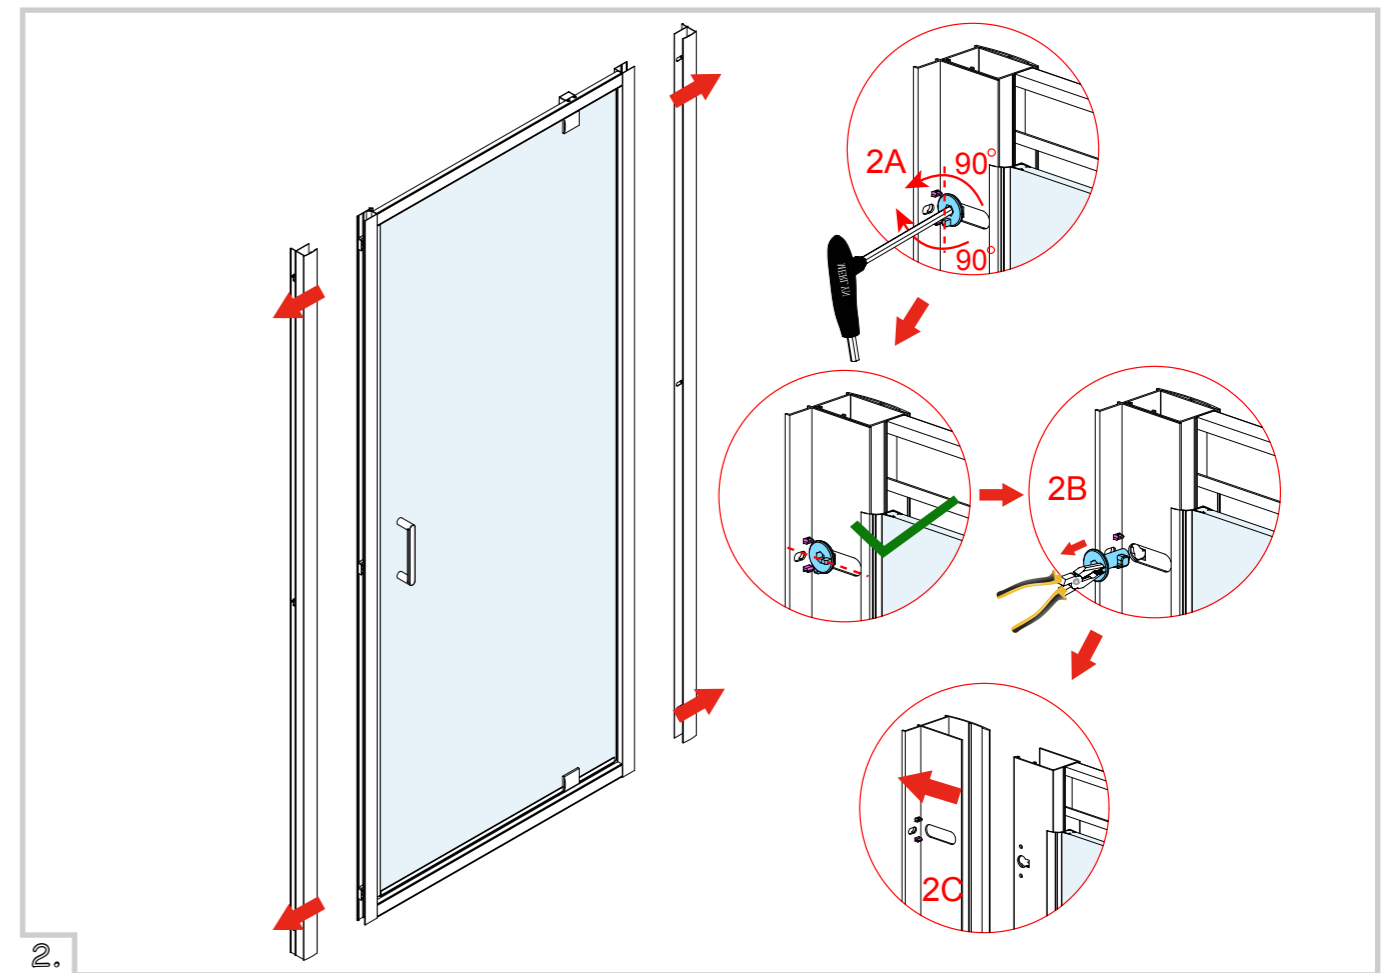

A03S0304 X3	 A03S0073 X3	 A03S0086 X1	 A03S0305 R/L X1
  A03S0306 X1	 A03S0602 X1	 A03S0090 X2	 A03S0089 X2

PH2

∅6

Silicone

4.

2.

5.