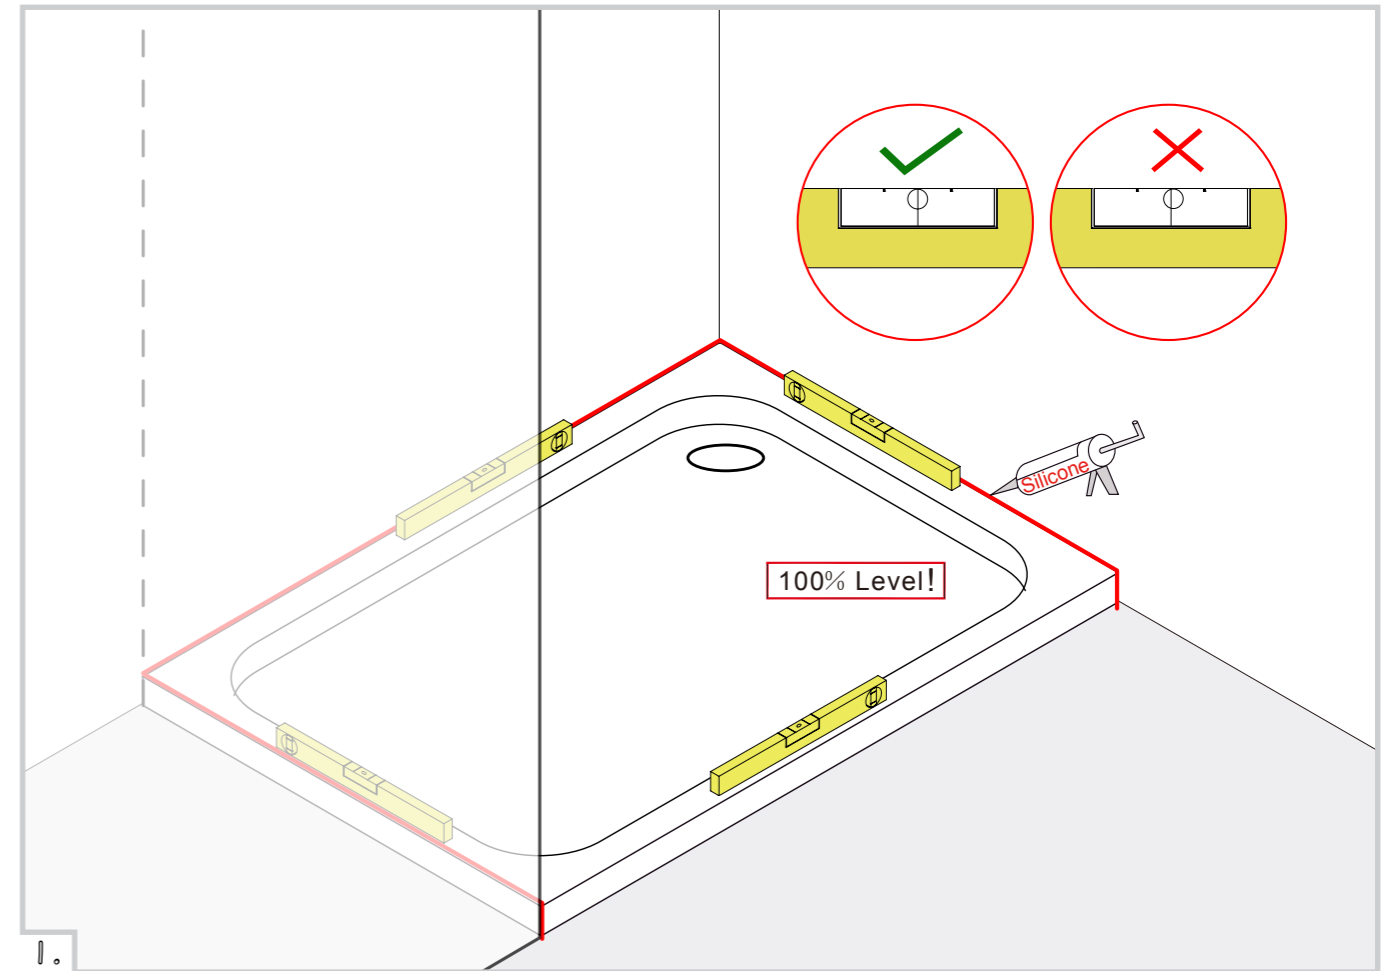

A03S0304 X3	 A03S0073 X3	 A03S0086 X1	 A03S0305 R/L X1
  A03S0306 X1	 A03S0602 X1	 A03S0090 X2	 A03S0089 X2

PH2

∅6

Silicone

4.

2.

5.