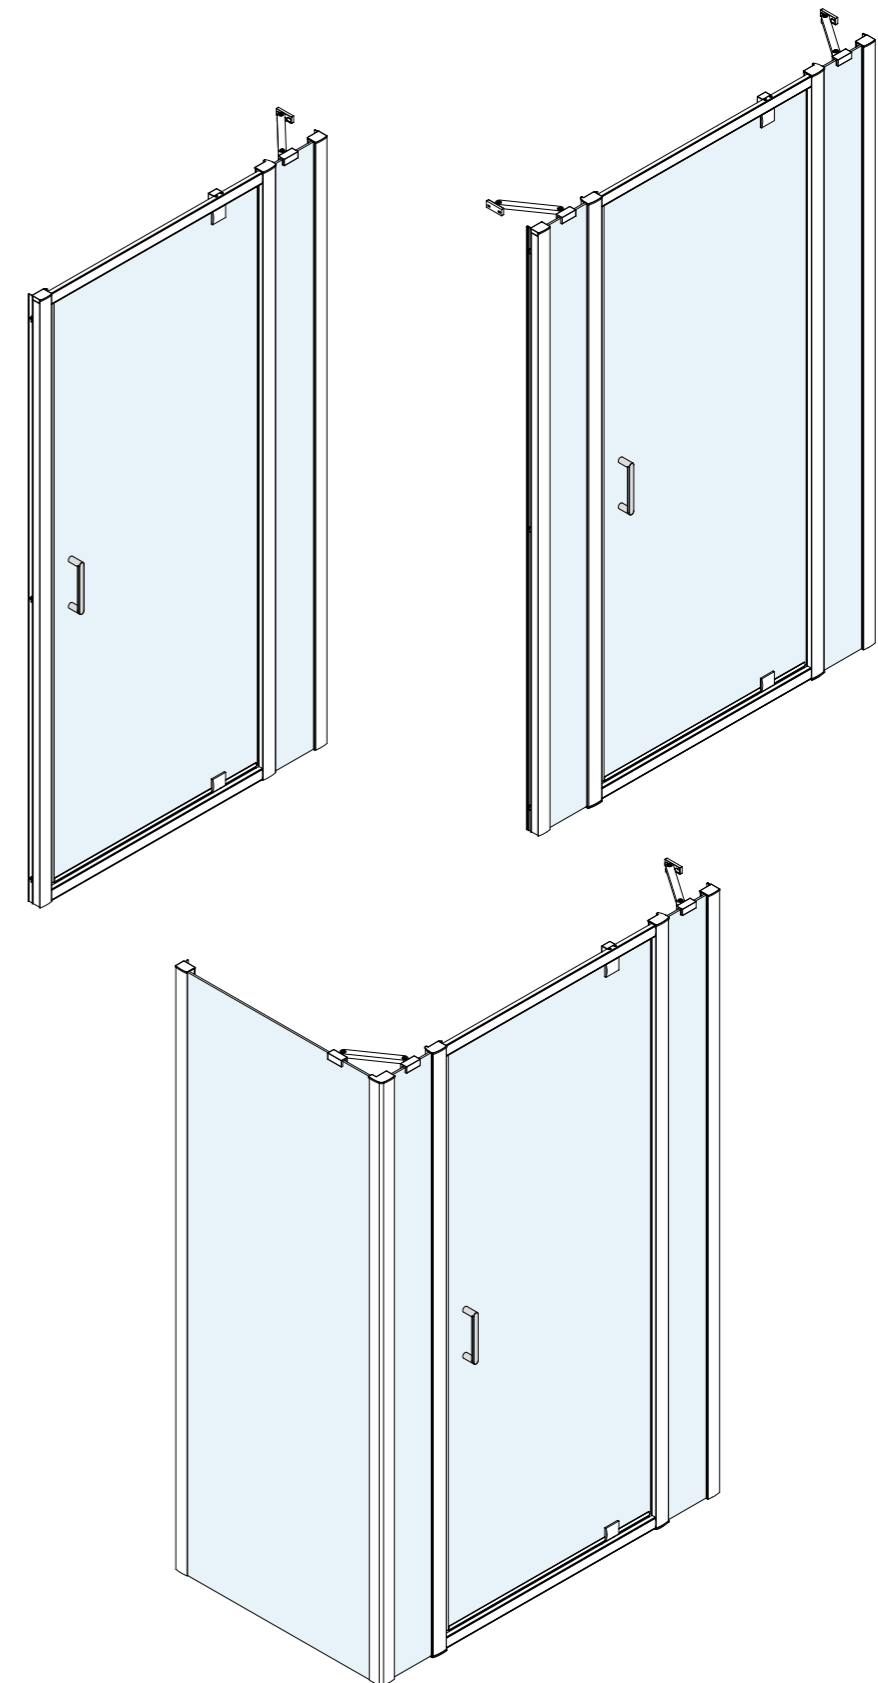

www.ionicshowering.com

INLINE PANEL

PANNEAU FIXE / INLINE PANEEL

INSTALLATION GUIDE

Guide d'installation Installationsanleitung Installatiehandleiding

ENGLISH

If you install the product in a way that differs from this manual this will void all guarantees. Before installation check that the product meets all your requirements and is not damaged. By proceeding with installation, you accept the condition of the product. The wall plugs supplied with the installation kit are for use in solid walls. Hollow or 'stud partition' walls will require alternative fixings. Please consult your local hardware supplier for the correct type.