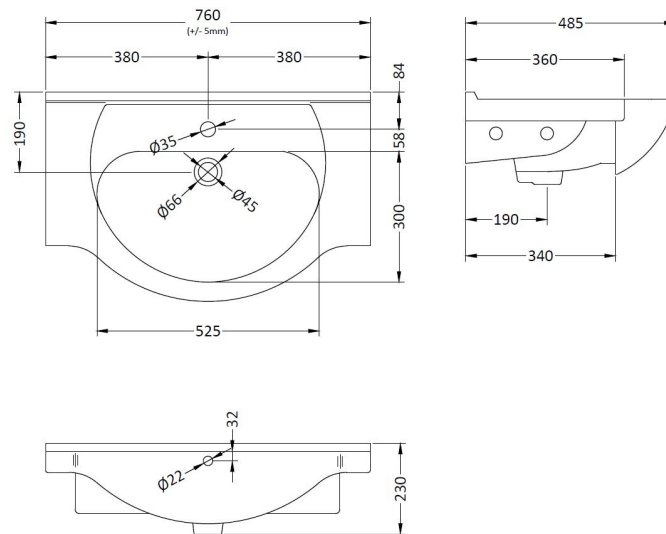

Sales Code: NBC004

Description: Classic 750mm 1T/H Basin

Product Dimensions

Height (mm):	230
Width (mm):	760
Depth (mm):	485
Nett Weight (kg):	20.8

Packaging Dimensions

Height (mm):	535
Width (mm):	780
Depth (mm):	240
Gross Weight (kg):	21.43

Packaging Data

Box Colour:	Brown Cardboard Box - Printed
Box Qty:	1
Label Size:	100 x 50
Label Colour:	Not Applicable
Label Qty:	0

Outer Box Dimensions (If Applicable)

Height (mm):	
Width (mm):	
Depth (mm):	
Gross Weight (kg):	
Barcode:	5055146172901

Product Details

Country of Origin:	China
Fitting Instruction:	No
Certification: CE & UKCA:	No
WRAS:	N/A
WRAS No:	N/A
Product Material:	Vitreous China
Fixing Supplied:	No

Pans/Bidets: Trap Style: Not Applicable Includes Seat: Not Applicable

Basins: Tap Hole: One Taphole Chain Stay Hole: No
Template: Not Required Waste Type Req: Slotted
Overflow Inc: Yes Overflow Cover: Yes
Inner Bowl Depth (mm): 150mm