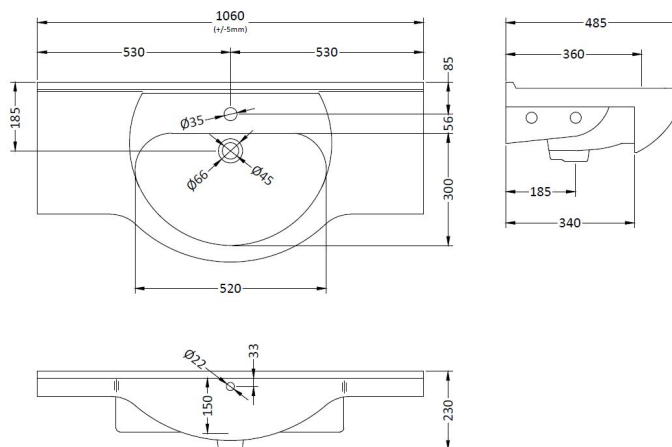

Sales Code: NBC006

Description: Classic 1050mm 1T/H Basin

Product Dimensions

Height (mm):	485
Width (mm):	1060
Depth (mm):	230
Nett Weight (kg):	30

Packaging Dimensions

Height (mm):	510
Width (mm):	1060
Depth (mm):	240
Gross Weight (kg):	30.68

Packaging Data

Box Colour:	Brown Cardboard Box - Printed
Box Qty:	1
Label Size:	100 x 50
Label Colour:	Not Applicable
Label Qty:	0

Outer Box Dimensions (If Applicable)

Height (mm):	
Width (mm):	
Depth (mm):	
Gross Weight (kg):	
Barcode:	5055146172925

Product Details

Country of Origin:	China
Fitting Instruction:	No
Certification: CE & UKCA:	No
WRAS:	N/A
WRAS No:	N/A
Product Material:	Vitreous China
Fixing Supplied:	No

Pans/Bidets: Trap Style: Not Applicable Includes Seat: Not Applicable

Basins: Tap Hole: One Taphole Chain Stay Hole: No
Template: Not Required Waste Type Req: Slotted
Overflow Inc: Yes Overflow Cover: Yes
Inner Bowl Depth (mm): 145mm