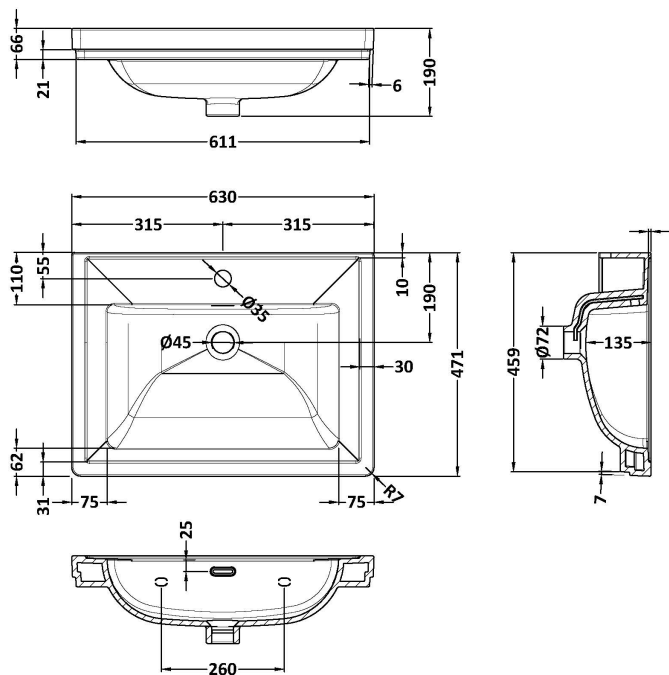

### Product Dimensions

Height (mm):	190
Width (mm):	630
Depth (mm):	471
Nett Weight (kg):	17

### Packaging Dimensions

Height (mm):	490
Width (mm):	650
Depth (mm):	220
Gross Weight (kg):	17.3

### Outer Box Dimensions (If Applicable)

Height (mm):	
Width (mm):	
Depth (mm):	
Gross Weight (kg):	
Barcode:	5056462643656

**Basins:** Tap Hole: One Taphole Chain Stay Hole: No  
Template: Not Required Waste Type Req: Slotted  
Overflow Inc: Yes Overflow Cover: Yes  
Inner Bowl Depth (mm): 135 mm