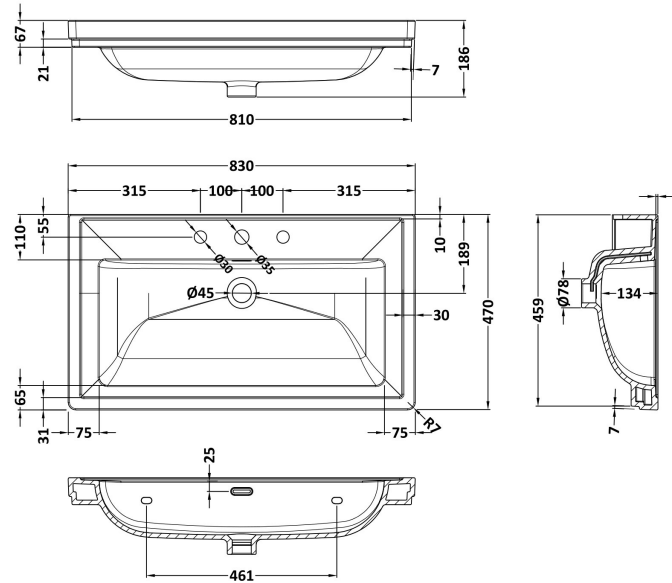

Sales Code: CBM535

Description: 800 Classic Basin (840X472x185) 3Th

Product Dimensions

Height (mm):	186
Width (mm):	830
Depth (mm):	470
Nett Weight (kg):	22.2

Packaging Dimensions

Height (mm):	490
Width (mm):	850
Depth (mm):	220
Gross Weight (kg):	22.5

Packaging Data

Box Colour:	Brown Cardboard Box - Printed
Box Qty:	1
Label Size:	100 x 50
Label Colour:	White Label
Label Qty:	2

Outer Box Dimensions (If Applicable)

Height (mm):	
Width (mm):	
Depth (mm):	
Gross Weight (kg):	
Barcode:	5056462643687

Product Details

Country of Origin:	Utd.Arab.Emir.	
Fitting Instruction:	No	
Certification: CE & UKCA:	No	WRAS: N/A WRAS No: N/A
Product Material:	Fireclay	
Fixing Supplied:	No	

Pans/Bidets: Trap Style: N/A Includes Seat: Not Applicable

Basins: Tap Hole: Three Tapholes Chain Stay Hole: No
Template: Not Required Waste Type Req: Slotted
Overflow Inc: Yes Overflow Cover: Yes
Inner Bowl Depth (mm): 134mm