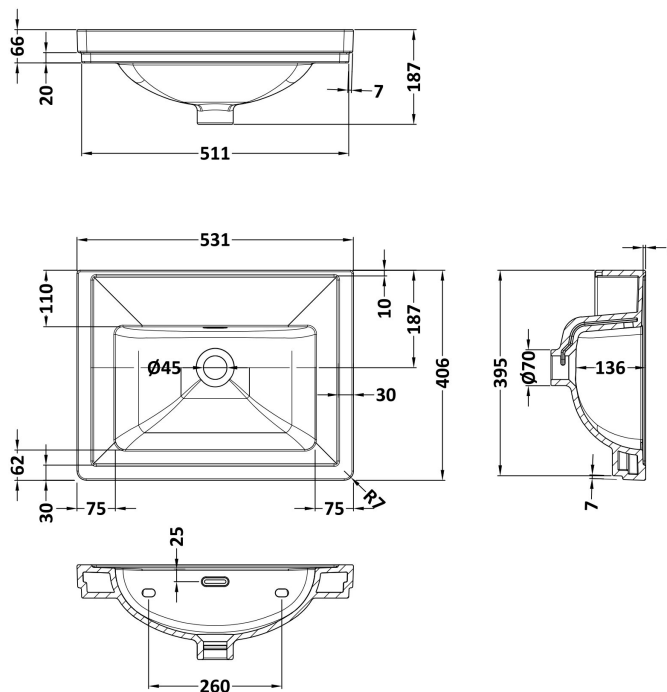

Sales Code: CBM512

Description: 500 Classic Basin (540X410x185) 0Th

Product Dimensions

Height (mm):	187
Width (mm):	531
Depth (mm):	406
Nett Weight (kg):	12.7

Packaging Dimensions

Height (mm):	430
Width (mm):	550
Depth (mm):	220
Gross Weight (kg):	13

Packaging Data

Box Colour:	Brown Cardboard Box - Printed
Box Qty:	1
Label Size:	100 x 50
Label Colour:	White Label
Label Qty:	2

Outer Box Dimensions (If Applicable)

Height (mm):	
Width (mm):	
Depth (mm):	
Gross Weight (kg):	
Barcode:	5056678431184

Product Details

Country of Origin:	Utd.Arab.Emir.	
Fitting Instruction:	No	
Certification: CE & UKCA:	No	WRAS: N/A WRAS No: N/A
Product Material:	Fireclay	
Fixing Supplied:	No	

Pans/Bidets: Trap Style: N/A Includes Seat: Not Applicable

Basins: Tap Hole: No Tapholes Chain Stay Hole: No
 Template: Not Required Waste Type Req: Slotted
 Overflow Inc: Yes Overflow Cover: Yes
 Inner Bowl Depth (mm): 136 mm