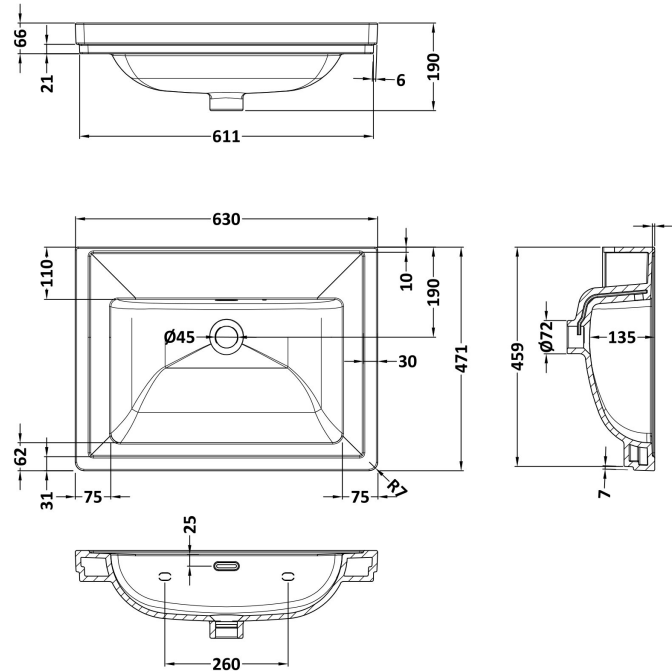

Sales Code: CBM513

Description: 600 Classic Basin (640X472x185) 0Th

Product Dimensions

Height (mm):	190
Width (mm):	630
Depth (mm):	471
Nett Weight (kg):	17

Packaging Dimensions

Height (mm):	490
Width (mm):	650
Depth (mm):	220
Gross Weight (kg):	17.3

Packaging Data

Box Colour:	Brown Cardboard Box - Printed
Box Qty:	1
Label Size:	100 x 50
Label Colour:	White Label
Label Qty:	2

Outer Box Dimensions (If Applicable)

Height (mm):	
Width (mm):	
Depth (mm):	
Gross Weight (kg):	
Barcode:	5056678431191

Product Details

Country of Origin:	Utd.Arab.Emir.	
Fitting Instruction:	No	
Certification: CE & UKCA: No	WRAS: N/A	WRAS No: N/A
Product Material:	Fireclay	
Fixing Supplied:	No	

Pans/Bidets: Trap Style: N/A Includes Seat: Not Applicable

Basins: Tap Hole: Not Applicable Chain Stay Hole: No
Template: Not Required Waste Type Req: Slotted
Overflow Inc: Yes Overflow Cover: Yes
Inner Bowl Depth (mm): 135 mm