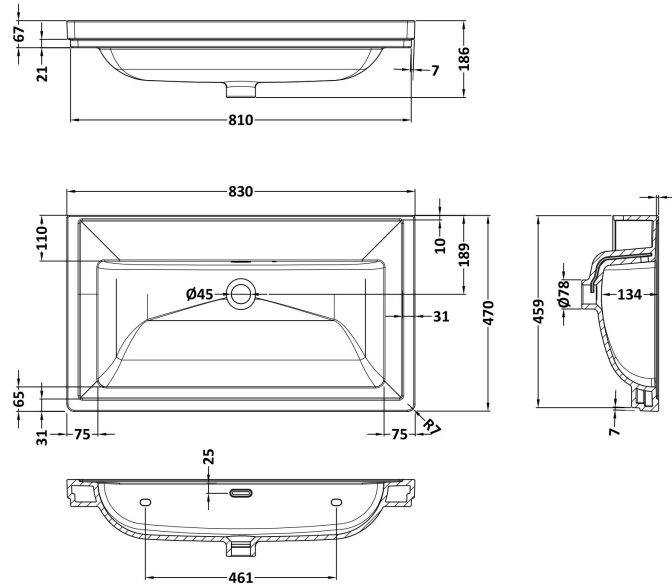

Sales Code: CBM515

Description: 800 Classic Basin (840X472x185) 0Th

Product Dimensions

| | |
|-------------------|------|
| Height (mm): | 186 |
| Width (mm): | 830 |
| Depth (mm): | 470 |
| Nett Weight (kg): | 22.2 |

Packaging Dimensions

| | |
|--------------------|------|
| Height (mm): | 490 |
| Width (mm): | 850 |
| Depth (mm): | 220 |
| Gross Weight (kg): | 22.5 |

Packaging Data

| | |
|---------------|-------------------------------|
| Box Colour: | Brown Cardboard Box - Printed |
| Box Qty: | 1 |
| Label Size: | 100 x 50 |
| Label Colour: | White Label |
| Label Qty: | 2 |

Outer Box Dimensions (If Applicable)

| | |
|--------------------|---------------|
| Height (mm): | |
| Width (mm): | |
| Depth (mm): | |
| Gross Weight (kg): | |
| Barcode: | 5056678431207 |

Product Details

Basins: Tap Hole: Not Applicable Chain Stay Hole: No
Template: Not Required Waste Type Req: Slotted
Overflow Inc: Yes Overflow Cover: Yes
Inner Bowl Depth (mm): 134mm