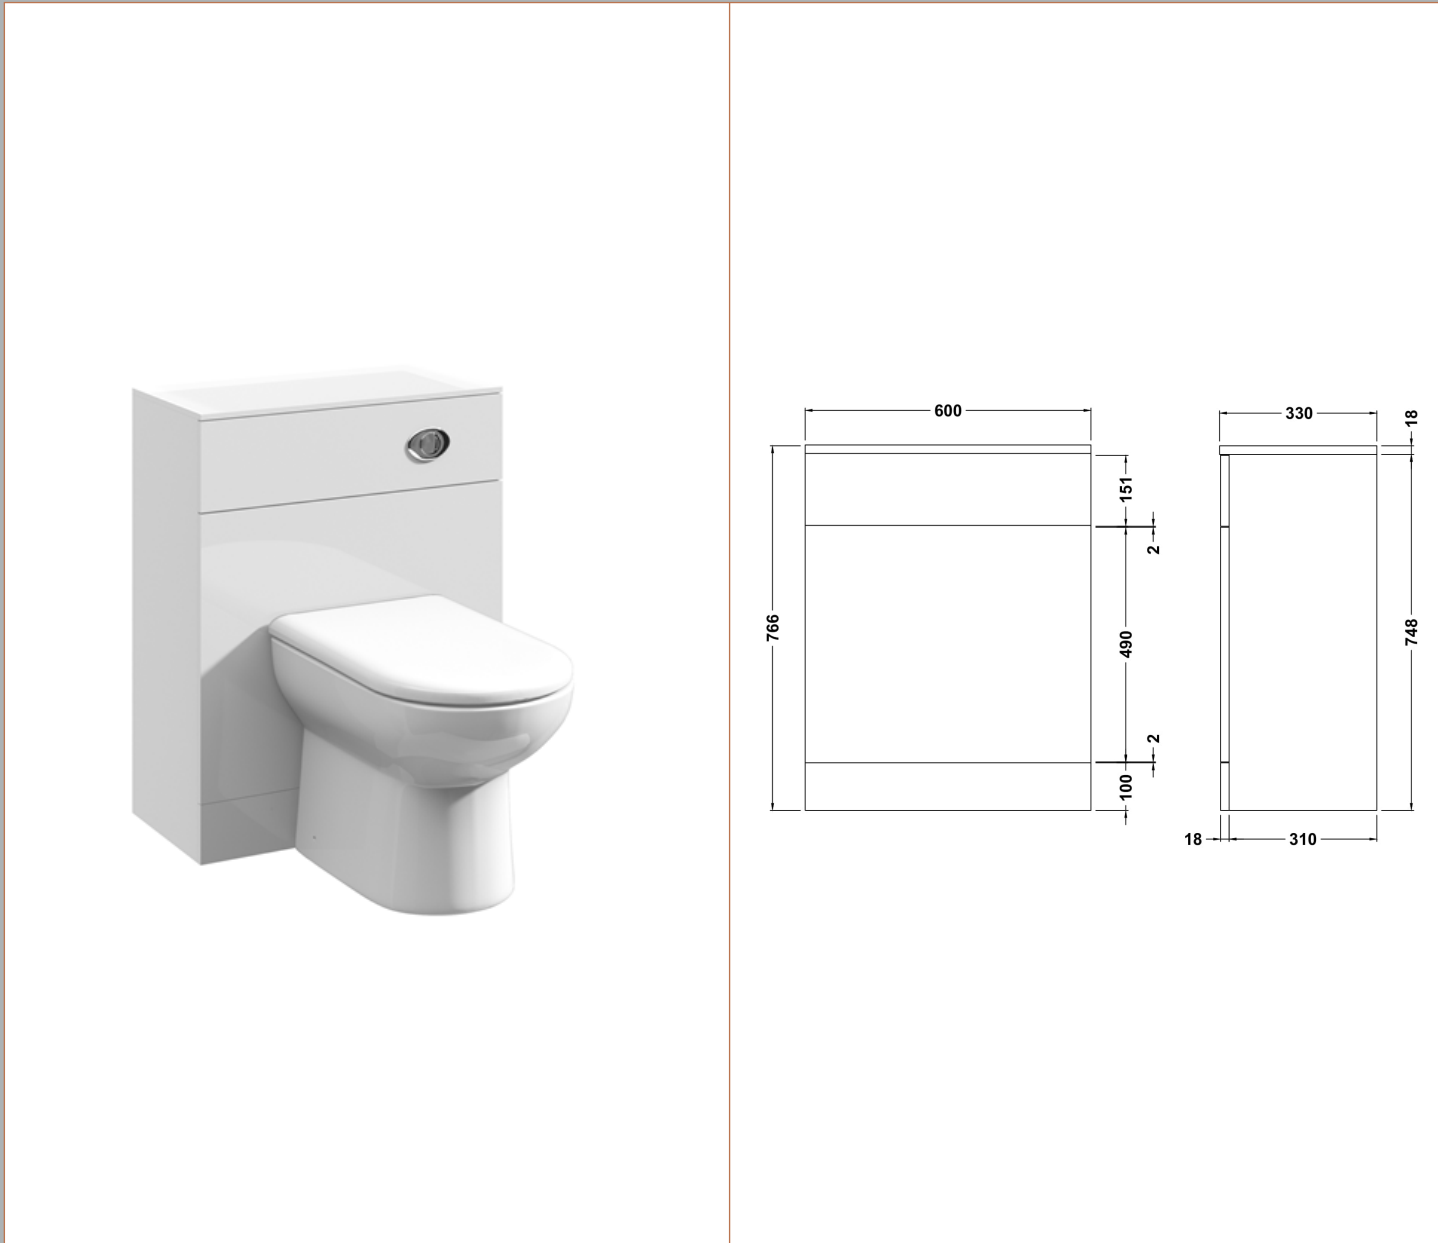

Sales Code: PRC144

Description: 600X330 Pr W.C. Unit

Product Dimensions

Height (mm):	766
Width (mm):	600
Depth (mm):	330
Nett Weight (kg):	20.65

Packaging Dimensions

Height (mm):	355
Width (mm):	625
Depth (mm):	810
Gross Weight (kg):	20.65

Packaging Data

Box Colour:	Brown Cardboard Box - Printed
Box Qty:	1
Label Size:	100 x 50
Label Colour:	Not Applicable
Label Qty:	0

Outer Box Dimensions (If Applicable)

Height (mm):	
Width (mm):	
Depth (mm):	
Gross Weight (kg):	
Barcode:	5055275830208

Product Details

Country of Origin:	China
Fitting Instruction:	No
CE & UKCA:	N/A
FSC Certified Materials:	Yes
Colour:	Gloss White
Construction Method:	Cam & Wood Dowel
Construction Type:	Rigid
Cabinet Finish:	MFC Painted Gloss
Fascia Finish:	Mdf Painted Gloss
Cabinet Thickness (mm):	16
Fascia Thickness (mm):	18
Drawer Included:	No
Drawer Type:	Not Applicable
No of Shelves:	0
Hinge Type:	Not Applicable
Hinge Included:	No
Adjustable Legs:	No
Fixings Included:	No
Handle Style:	Not Applicable
Waste Shroud:	No
Handle Included:	No
Handle Type:	Not Applicable