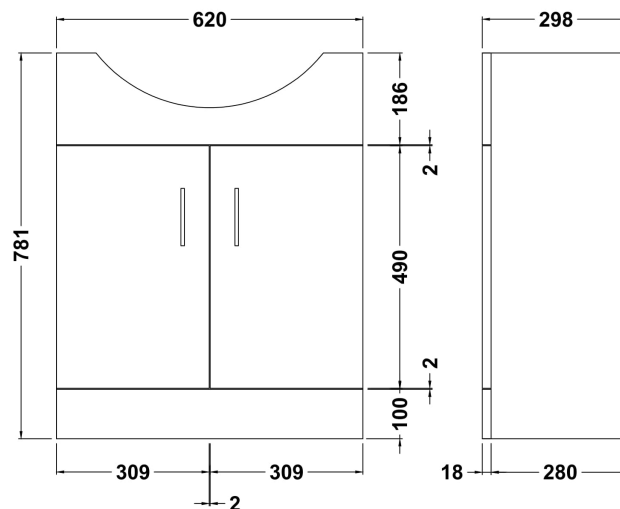

Sales Code: PRC103

Description: 650 Pr Std Basin Unit

Product Dimensions

Height (mm):	781
Width (mm):	620
Depth (mm):	298
Nett Weight (kg):	19.5

Packaging Dimensions

Height (mm):	325
Width (mm):	645
Depth (mm):	815
Gross Weight (kg):	19.5

Packaging Data

Box Colour:	Brown Cardboard Box - Printed
Box Qty:	1
Label Size:	100 x 50
Label Colour:	Not Applicable
Label Qty:	0

Outer Box Dimensions (If Applicable)

Height (mm):	
Width (mm):	
Depth (mm):	
Gross Weight (kg):	
Barcode:	5055369058334

Product Details

Country of Origin:	China
Fitting Instruction:	No
CE & UKCA:	N/A
FSC Certified Materials:	Yes
Colour:	Gloss White
Construction Method:	Cam & Wood Dowel
Construction Type:	Rigid
Cabinet Finish:	MFC Painted Gloss
Fascia Finish:	Mdf Painted Gloss
Cabinet Thickness (mm):	16
Fascia Thickness (mm):	18
Drawer Included:	No
Drawer Type:	Not Applicable
No of Shelves:	1
Hinge Type:	95 Degree Clip-On Soft Close
Hinge Included:	Yes
Adjustable Legs:	No
Fixings Included:	No
Handle Style:	Modern
Waste Shroud:	No
Handle Included:	Yes
Handle Type:	D-Shape