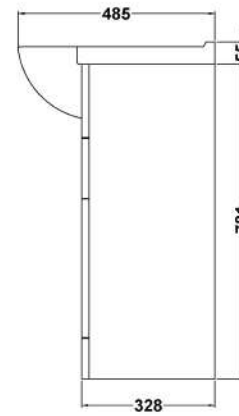

Sales Code: VTY750

Description: High Gloss White 750 Basin Unit

Packaging Details

Barcode: 5055146168621

Sales Code: NBC004

Description: Classic 750mm 1T/H Basin

Product Dimensions

Height (mm):	230
Width (mm):	760
Depth (mm):	485
Nett Weight (kg):	20.8

Packaging Dimensions

Height (mm):	535
Width (mm):	780
Depth (mm):	240
Gross Weight (kg):	21.43

Packaging Data

Box Colour:	Brown Cardboard Box - Printed
Box Qty:	1
Label Size:	100 x 50
Label Colour:	Not Applicable
Label Qty:	0

Outer Box Dimensions (If Applicable)

Height (mm):	
Width (mm):	
Depth (mm):	
Gross Weight (kg):	
Barcode:	5055146172901

Product Details

Country of Origin:	China
Fitting Instruction:	No
Certification: CE & UKCA:	No
WRAS:	N/A
WRAS No:	N/A
Product Material:	Vitreous China
Fixing Supplied:	No

Sales Code: PRC104

Description: 750 Pr Std Basin Unit

Product Dimensions

Height (mm):	781
Width (mm):	620
Depth (mm):	298
Nett Weight (kg):	28.9

Packaging Dimensions

Height (mm):	355
Width (mm):	745
Depth (mm):	815
Gross Weight (kg):	28.9