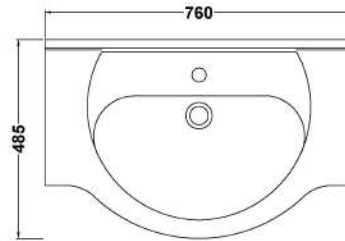

Sales Code: VTY750

Description: High Gloss White 750 Basin Unit

Packaging Details

Barcode: 5055146168621

Sales Code: NBC004

Description: Classic 750mm 1T/H Basin

Product Dimensions

Height (mm):	230
Width (mm):	760
Depth (mm):	485
Nett Weight (kg):	20.8

Packaging Dimensions

Height (mm):	535
Width (mm):	780
Depth (mm):	240
Gross Weight (kg):	21.43

Packaging Data

Box Colour:	Brown Cardboard Box - Printed
Box Qty:	1
Label Size:	100 x 50
Label Colour:	Not Applicable
Label Qty:	0

Outer Box Dimensions (If Applicable)

Height (mm):	
Width (mm):	
Depth (mm):	
Gross Weight (kg):	
Barcode:	5055146172901

Product Details

Country of Origin:	China
Fitting Instruction:	No
Certification: CE & UKCA:	No
WRAS:	N/A
WRAS No:	N/A
Product Material:	Vitreous China
Fixing Supplied:	No

Sales Code: PRC104

Description: 750 Pr Std Basin Unit

Product Dimensions

Height (mm):	781
Width (mm):	620
Depth (mm):	298
Nett Weight (kg):	28.9

Packaging Dimensions

Height (mm):	355
Width (mm):	745
Depth (mm):	815
Gross Weight (kg):	28.9