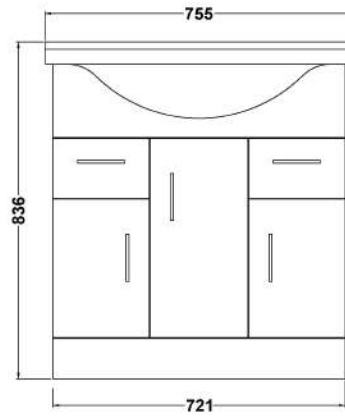

Sales Code: VTY750

Description: High Gloss White 750 Basin Unit

Packaging Details

Barcode: 5055146168621

Sales Code: NBC004

Description: Classic 750mm 1T/H Basin

Product Dimensions

Height (mm):	230
Width (mm):	760
Depth (mm):	485
Nett Weight (kg):	20.8

Packaging Dimensions

Height (mm):	535
Width (mm):	780
Depth (mm):	240
Gross Weight (kg):	21.43

Packaging Data

Box Colour:	Brown Cardboard Box - Printed
Box Qty:	1
Label Size:	100 x 50
Label Colour:	Not Applicable
Label Qty:	0

Outer Box Dimensions (If Applicable)

Height (mm):	
Width (mm):	
Depth (mm):	
Gross Weight (kg):	
Barcode:	5055146172901

Product Details

Country of Origin:	China
Fitting Instruction:	No
Certification: CE & UKCA:	No
WRAS:	N/A
WRAS No:	N/A
Product Material:	Vitreous China
Fixing Supplied:	No

Sales Code: PRC104

Description: 750 Pr Std Basin Unit

Product Dimensions

Height (mm):	781
Width (mm):	620
Depth (mm):	298
Nett Weight (kg):	28.9

Packaging Dimensions

Height (mm):	355
Width (mm):	745
Depth (mm):	815
Gross Weight (kg):	28.9