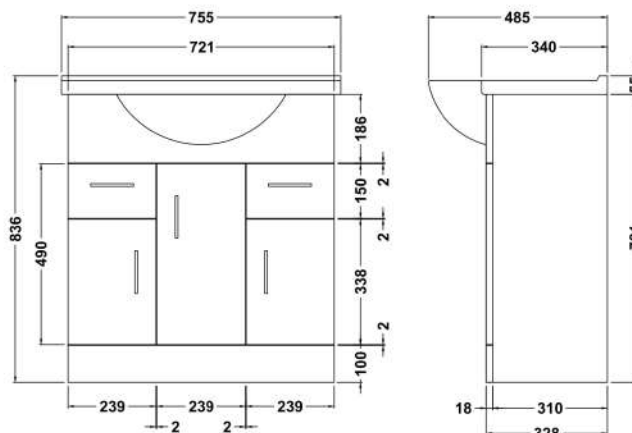

Packaging Dimensions

Height (mm):	535
Width (mm):	780
Depth (mm):	240
Gross Weight (kg):	21.43

Packaging Data

Box Colour:	Brown Cardboard Box - Printed
Box Qty:	1
Label Size:	100 x 50
Label Colour:	Not Applicable
Label Qty:	0

Outer Box Dimensions (If Applicable)

Height (mm):	
Width (mm):	
Depth (mm):	
Gross Weight (kg):	
Barcode:	5055146172901

Product Details

Country of Origin:	China
Fitting Instruction:	No
Certification: CE & UKCA:	No
WRAS:	N/A
WRAS No:	N/A
Product Material:	Vitreous China
Fixing Supplied:	No

Sales Code: PRC104

Description: 750 Pr Std Basin Unit

Product Dimensions

Height (mm):	781
Width (mm):	620
Depth (mm):	298
Nett Weight (kg):	28.9

Packaging Dimensions

Height (mm):	355
Width (mm):	745
Depth (mm):	815
Gross Weight (kg):	28.9

Packaging Data

Box Colour:	Brown Cardboard Box - Printed
Box Qty:	1
Label Size:	100 x 50
Label Colour:	Not Applicable
Label Qty:	0

Outer Box Dimensions (If Applicable)

Height (mm):	
Width (mm):	
Depth (mm):	
Gross Weight (kg):	
Barcode:	5055369058341