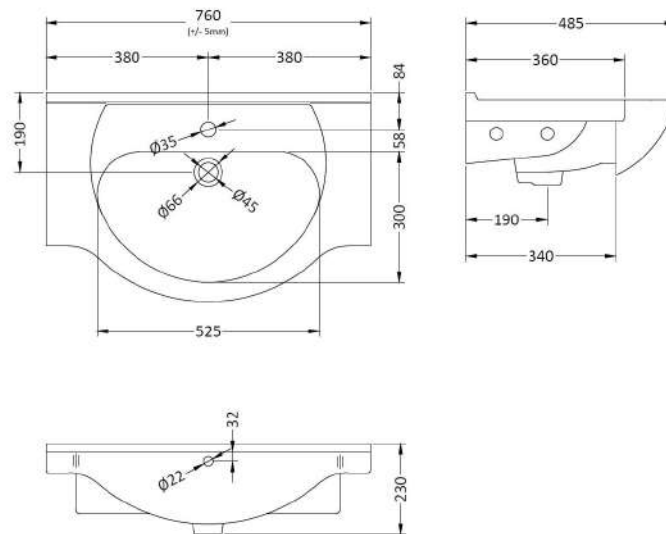

Sales Code: VTY750

Description: High Gloss White 750 Basin Unit

Packaging Details

Barcode: 5055146168621

Sales Code: NBC004

Description: Classic 750mm 1T/H Basin

Product Dimensions

Height (mm):	230
Width (mm):	760
Depth (mm):	485
Nett Weight (kg):	20.8

Packaging Dimensions

Height (mm):	535
Width (mm):	780
Depth (mm):	240
Gross Weight (kg):	21.43

Packaging Data

Box Colour:	Brown Cardboard Box - Printed
Box Qty:	1
Label Size:	100 x 50
Label Colour:	Not Applicable
Label Qty:	0

Outer Box Dimensions (If Applicable)

Height (mm):	
Width (mm):	
Depth (mm):	
Gross Weight (kg):	
Barcode:	5055146172901

Product Details

Country of Origin:	China
Fitting Instruction:	No
Certification: CE & UKCA:	No
WRAS:	N/A
WRAS No:	N/A
Product Material:	Vitreous China
Fixing Supplied:	No

Sales Code: PRC104

Description: 750 Pr Std Basin Unit

Product Dimensions

Height (mm):	781
Width (mm):	620
Depth (mm):	298
Nett Weight (kg):	28.9

Packaging Dimensions

Height (mm):	355
Width (mm):	745
Depth (mm):	815
Gross Weight (kg):	28.9