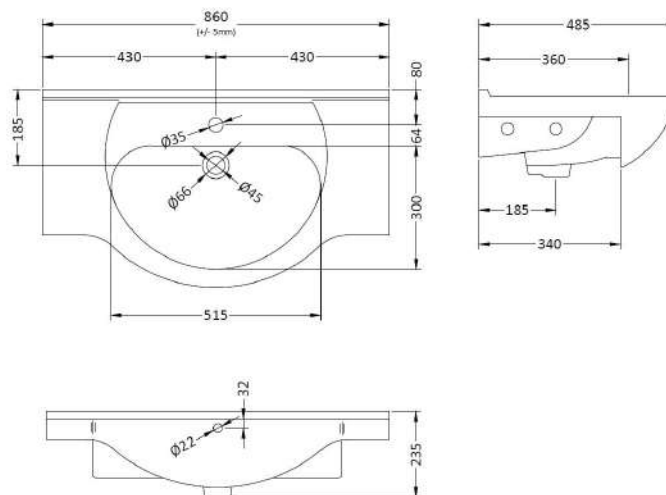

### Product Dimensions

Height (mm):	485
Width (mm):	855
Depth (mm):	235
Nett Weight (kg):	25

### Packaging Dimensions

Height (mm):	530
Width (mm):	875
Depth (mm):	235
Gross Weight (kg):	25.87

### Product Dimensions

Height (mm):	781
Width (mm):	820
Depth (mm):	328
Nett Weight (kg):	33

### Packaging Dimensions

Height (mm):	355
Width (mm):	845
Depth (mm):	815
Gross Weight (kg):	33