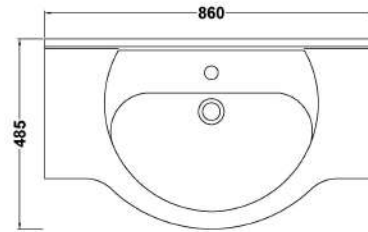

Sales Code: VTY850

Description: High Gloss White 850 Basin Unit

Packaging Details

Barcode: 5055146168638