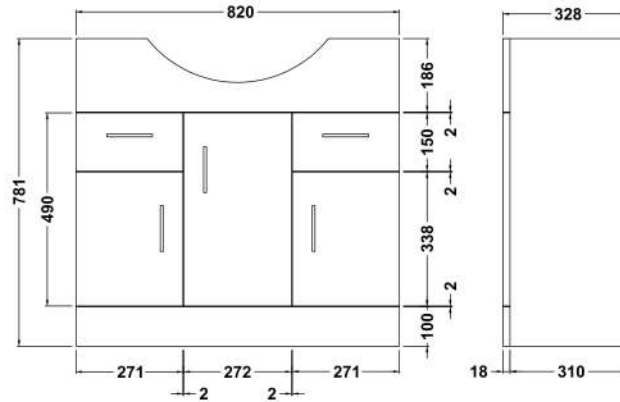

### Product Dimensions

Height (mm):	485
Width (mm):	855
Depth (mm):	235
Nett Weight (kg):	25

### Packaging Dimensions

Height (mm):	530
Width (mm):	875
Depth (mm):	235
Gross Weight (kg):	25.87

### Outer Box Dimensions (If Applicable)

Height (mm):	
Width (mm):	
Depth (mm):	
Gross Weight (kg):	
Barcode:	5055146172918

### Product Dimensions

Height (mm):	781
Width (mm):	820
Depth (mm):	328
Nett Weight (kg):	33