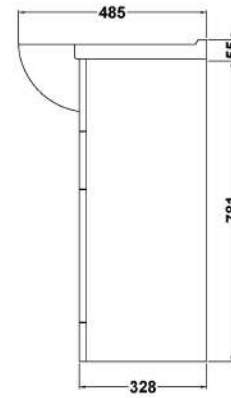

Sales Code: VTY850

Description: High Gloss White 850 Basin Unit

Packaging Details

Barcode: 5055146168638