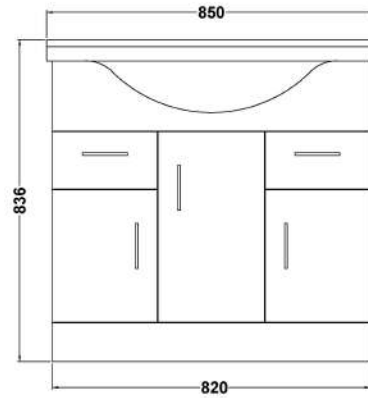

Sales Code: VTY850

Description: High Gloss White 850 Basin Unit

Packaging Details

Barcode: 5055146168638