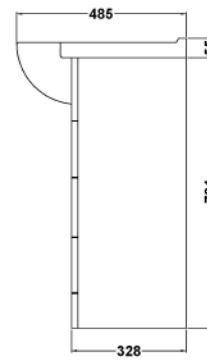

Sales Code: VTY1050

Description: High Gloss White 1050 Basin Unit

Packaging Details

Barcode: 5055146168645

Sales Code: NBC006

Description: Classic 1050mm 1T/H Basin

Product Dimensions

Height (mm):	485
Width (mm):	1060
Depth (mm):	230
Nett Weight (kg):	30

Packaging Dimensions

Height (mm):	510
Width (mm):	1060
Depth (mm):	240
Gross Weight (kg):	30.68

Packaging Data

Box Colour:	Brown Cardboard Box - Printed
Box Qty:	1
Label Size:	100 x 50
Label Colour:	Not Applicable
Label Qty:	0

Outer Box Dimensions (If Applicable)

Height (mm):	
Width (mm):	
Depth (mm):	
Gross Weight (kg):	
Barcode:	5055146172925

Product Details

Country of Origin:	China
Fitting Instruction:	No
Certification: CE & UKCA:	No
WRAS:	N/A
WRAS No:	N/A
Product Material:	Vitreous China
Fixing Supplied:	No

Sales Code: PRC106

Description: 1050 Pr Std Basin Unit

Product Dimensions

Height (mm):	781
Width (mm):	1014
Depth (mm):	328
Nett Weight (kg):	36

Packaging Dimensions

Height (mm):	355
Width (mm):	1040
Depth (mm):	815
Gross Weight (kg):	36