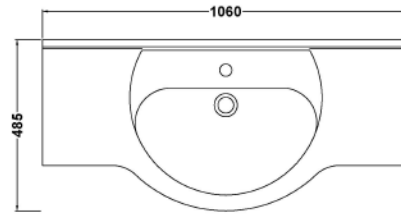

Sales Code: VTY1050

Description: High Gloss White 1050 Basin Unit

Packaging Details

Barcode: 5055146168645

Sales Code: NBC006

Description: Classic 1050mm 1T/H Basin

Product Dimensions

Height (mm):	485
Width (mm):	1060
Depth (mm):	230
Nett Weight (kg):	30

Packaging Dimensions

Height (mm):	510
Width (mm):	1060
Depth (mm):	240
Gross Weight (kg):	30.68

Packaging Data

Box Colour:	Brown Cardboard Box - Printed
Box Qty:	1
Label Size:	100 x 50
Label Colour:	Not Applicable
Label Qty:	0

Outer Box Dimensions (If Applicable)

Height (mm):	
Width (mm):	
Depth (mm):	
Gross Weight (kg):	
Barcode:	5055146172925

Product Details

Country of Origin:	China
Fitting Instruction:	No
Certification: CE & UKCA:	No
WRAS:	N/A
WRAS No:	N/A
Product Material:	Vitreous China
Fixing Supplied:	No

Sales Code: PRC106

Description: 1050 Pr Std Basin Unit

Product Dimensions

Height (mm):	781
Width (mm):	1014
Depth (mm):	328
Nett Weight (kg):	36

Packaging Dimensions

Height (mm):	355
Width (mm):	1040
Depth (mm):	815
Gross Weight (kg):	36