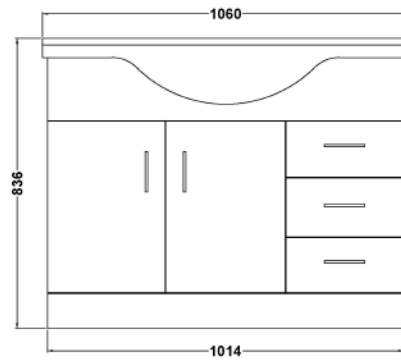

Sales Code: VTY1050

Description: High Gloss White 1050 Basin Unit

Packaging Details

Barcode: 5055146168645

Sales Code: NBC006

Description: Classic 1050mm 1T/H Basin

Product Dimensions

Height (mm):	485
Width (mm):	1060
Depth (mm):	230
Nett Weight (kg):	30

Packaging Dimensions

Height (mm):	510
Width (mm):	1060
Depth (mm):	240
Gross Weight (kg):	30.68

Packaging Data

Box Colour:	Brown Cardboard Box - Printed
Box Qty:	1
Label Size:	100 x 50
Label Colour:	Not Applicable
Label Qty:	0

Outer Box Dimensions (If Applicable)

Height (mm):	
Width (mm):	
Depth (mm):	
Gross Weight (kg):	
Barcode:	5055146172925

Product Details

Country of Origin:	China
Fitting Instruction:	No
Certification: CE & UKCA:	No
WRAS:	N/A
WRAS No:	N/A
Product Material:	Vitreous China
Fixing Supplied:	No

Sales Code: PRC106

Description: 1050 Pr Std Basin Unit

Product Dimensions

Height (mm):	781
Width (mm):	1014
Depth (mm):	328
Nett Weight (kg):	36

Packaging Dimensions

Height (mm):	355
Width (mm):	1040
Depth (mm):	815
Gross Weight (kg):	36