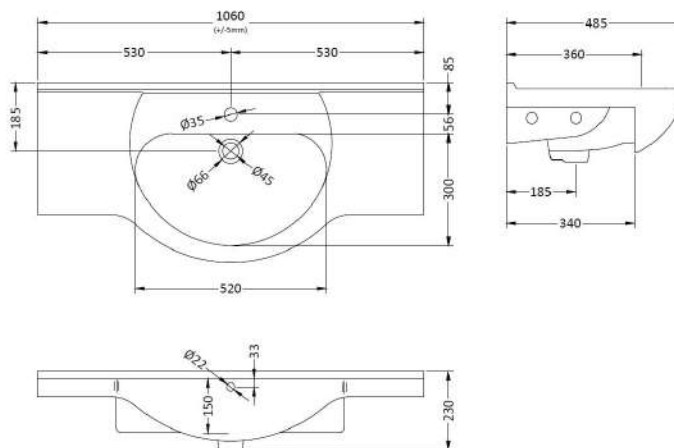

Sales Code: VTY1050

Description: High Gloss White 1050 Basin Unit

Packaging Details

Barcode: 5055146168645

Sales Code: NBC006

Description: Classic 1050mm 1T/H Basin

Product Dimensions

Height (mm):	485
Width (mm):	1060
Depth (mm):	230
Nett Weight (kg):	30

Packaging Dimensions

Height (mm):	510
Width (mm):	1060
Depth (mm):	240
Gross Weight (kg):	30.68

Packaging Data

Box Colour:	Brown Cardboard Box - Printed
Box Qty:	1
Label Size:	100 x 50
Label Colour:	Not Applicable
Label Qty:	0

Outer Box Dimensions (If Applicable)

Height (mm):	
Width (mm):	
Depth (mm):	
Gross Weight (kg):	
Barcode:	5055146172925

Product Details

Country of Origin:	China
Fitting Instruction:	No
Certification: CE & UKCA:	No
WRAS:	N/A
WRAS No:	N/A
Product Material:	Vitreous China
Fixing Supplied:	No

Sales Code: PRC106

Description: 1050 Pr Std Basin Unit

Product Dimensions

Height (mm):	781
Width (mm):	1014
Depth (mm):	328
Nett Weight (kg):	36

Packaging Dimensions

Height (mm):	355
Width (mm):	1040
Depth (mm):	815
Gross Weight (kg):	36