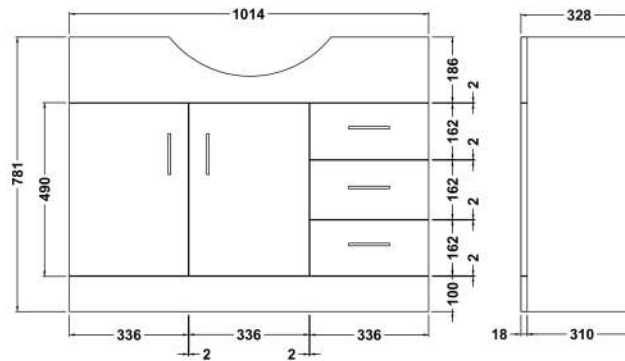

Sales Code: VTY1050

Description: High Gloss White 1050 Basin Unit

Packaging Details

Barcode: 5055146168645

Sales Code: NBC006

Description: Classic 1050mm 1T/H Basin

Product Dimensions

Height (mm):	485
Width (mm):	1060
Depth (mm):	230
Nett Weight (kg):	30

Packaging Dimensions

Height (mm):	510
Width (mm):	1060
Depth (mm):	240
Gross Weight (kg):	30.68

Packaging Data

Box Colour:	Brown Cardboard Box - Printed
Box Qty:	1
Label Size:	100 x 50
Label Colour:	Not Applicable
Label Qty:	0

Outer Box Dimensions (If Applicable)

Height (mm):	
Width (mm):	
Depth (mm):	
Gross Weight (kg):	
Barcode:	5055146172925

Product Details

Country of Origin:	China
Fitting Instruction:	No
Certification: CE & UKCA:	No
WRAS:	N/A
WRAS No:	N/A
Product Material:	Vitreous China
Fixing Supplied:	No

Sales Code: PRC106

Description: 1050 Pr Std Basin Unit

Product Dimensions

Height (mm):	781
Width (mm):	1014
Depth (mm):	328
Nett Weight (kg):	36

Packaging Dimensions

Height (mm):	355
Width (mm):	1040
Depth (mm):	815
Gross Weight (kg):	36