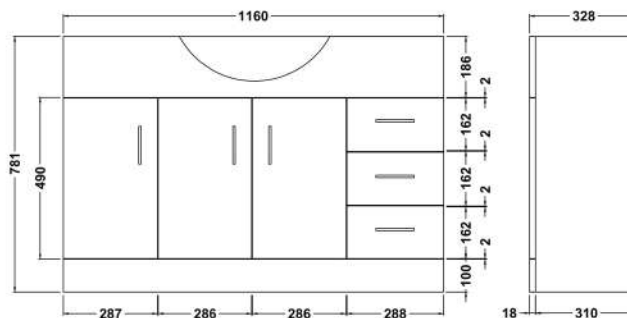

### Product Dimensions

Height (mm):	480
Width (mm):	1200
Depth (mm):	230
Nett Weight (kg):	29.8

### Packaging Dimensions

Height (mm):	520
Width (mm):	1215
Depth (mm):	250
Gross Weight (kg):	31

### Outer Box Dimensions (If Applicable)

Height (mm):	
Width (mm):	
Depth (mm):	
Gross Weight (kg):	
Barcode:	5055146175827

### Product Dimensions

Height (mm):	781
Width (mm):	1160
Depth (mm):	328
Nett Weight (kg):	41