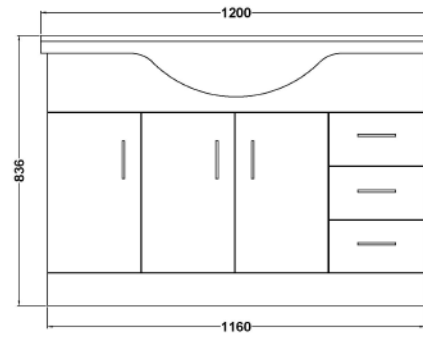

Sales Code: VTY1200

Description: High Gloss White 1200 Basin Unit

Packaging Details

Barcode: 5055146175315