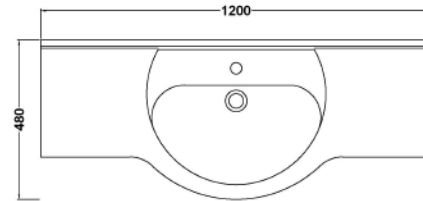

Sales Code: VTY1200

Description: High Gloss White 1200 Basin Unit

Packaging Details

Barcode: 5055146175315