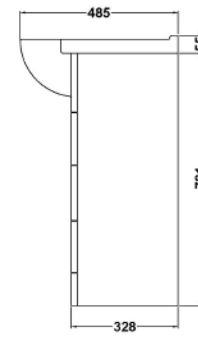

Sales Code: VTY1200

Description: High Gloss White 1200 Basin Unit

Packaging Details

Barcode: 5055146175315