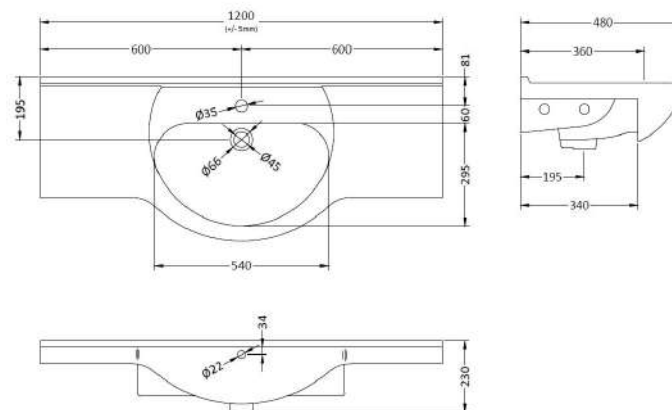

### Product Dimensions

Height (mm):	480
Width (mm):	1200
Depth (mm):	230
Nett Weight (kg):	29.8

### Packaging Dimensions

Height (mm):	520
Width (mm):	1215
Depth (mm):	250
Gross Weight (kg):	31

### Product Dimensions

Height (mm):	781
Width (mm):	1160
Depth (mm):	328
Nett Weight (kg):	41

### Packaging Dimensions

Height (mm):	355
Width (mm):	1185
Depth (mm):	815
Gross Weight (kg):	41