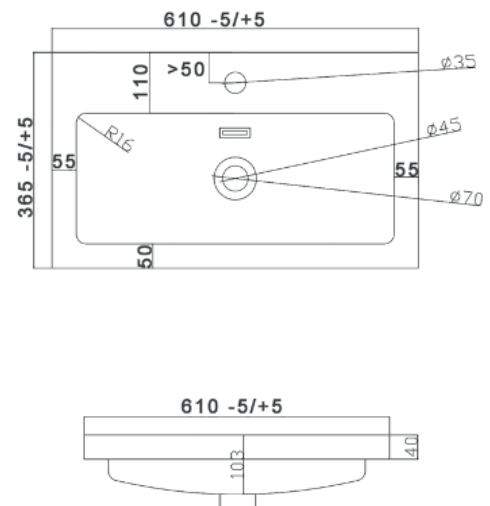

PRODUCT DATA SHEET

Muro Plus 600 Ceramic Basin

Product Code: BASIN-615-365-CER

SCUDO
BEAUTIFUL BATHROOMS

0330 124 7290

sales@scudo.co.uk - www.scudo.co.uk

Scudo is the trading name of Harrison Bathrooms Ltd. Whilst we endeavour to ensure that the product information is accurate we accept no liability for any information given. All images are for illustration purposes only. Product images and specification are subject to change. Measurement are in millimetres and are nominal.

Product Name	BASIN-615-365-CER
Product Description	Muro Plus 600 Ceramic Basin
Product Transportation	
Barcode	5060964936024
Country of origin	CH
Commodity code	3922100000
Product Measurements	
Product Weight (KG)	9.95
Product Width (mm)	610
Product Height (mm)	135
Product Depth (mm)	365
Primary Packed Measurements	
Packaged Weight	11
Packed Height	160
Packed Width	635
Packed Length	385

General Information	
Construction Material	Ceramic
Installation type	Furniture mounted
Colour / Finish	White
Basin Attributes	
Basin Type	Furniture Mounted
Number of Tap Holes	1
Overflow	Yes
Recommended waste type	Slotted or Universal
Inner Bowl Width (mm)	495
Inner Bowl Length (mm)	205
Inner Bowl Depth (mm)	103