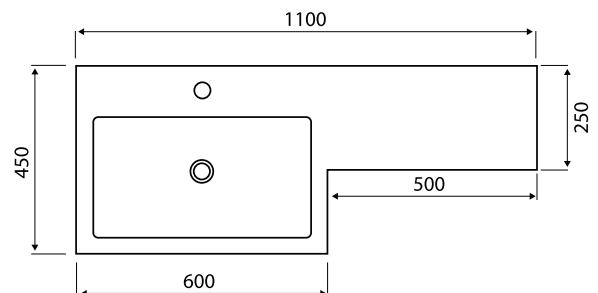

## Lili Sculptured Stone Basin Left - **BASIN ONLY**

Product Code: L-1100-LEFT

**SCUDO**  
BEAUTIFUL BATHROOMS

0330 124 7290

sales@scudo.co.uk - www.scudo.co.uk

Scudo is the trading name of Harrison Bathrooms Ltd. Whilst we endeavour to ensure that the product information is accurate we accept no liability for any information given. All images are for illustration purposes only. Product images and specification are subject to change. Measurement are in millimetres and are nominal.

Product Measurements	
Product Weight:	13kg
Product Width:	1100mm
Product Height:	40mm
Product Depth:	450mm
Product Length:	N/A
Product Transportation	
Barcode:	5060500647407
Country of Origin:	China
Comodity Code:	3922100000
Primary Packed Measurements	
Packaged Weight:	15kg
Packaged Length:	1140mm
Packaged Width:	200mm
Packaged Height:	490mm
Packaging Weight	
Card:	1.9kg
Paper:	N/A
Wood:	N/A
Plastic:	N/A
General Information	
Construction Material:	Polymarble
Installation Type:	Furniture Mounted
Colour / Finish:	White
Basin Attributes	
Basin Type:	Furniture Mounted
Number of Tap Holes:	1
Compatible Tap Codes:	All Mono Mixers
Overflow:	Yes
Recommened Waste Type:	Slotted
Inner Bowl Width:	
Inner Bowl Length:	
Inner Bowl Depth:	
Compatible Waste Part Code:	WASTE94 / WASTE88 WASTE92 / WASTE93 WASTE100 / BLACK094 BLACK098
Compliance DOP	
HBDOC096 / HBDOC097	

## Dimensions (measurements in mm)