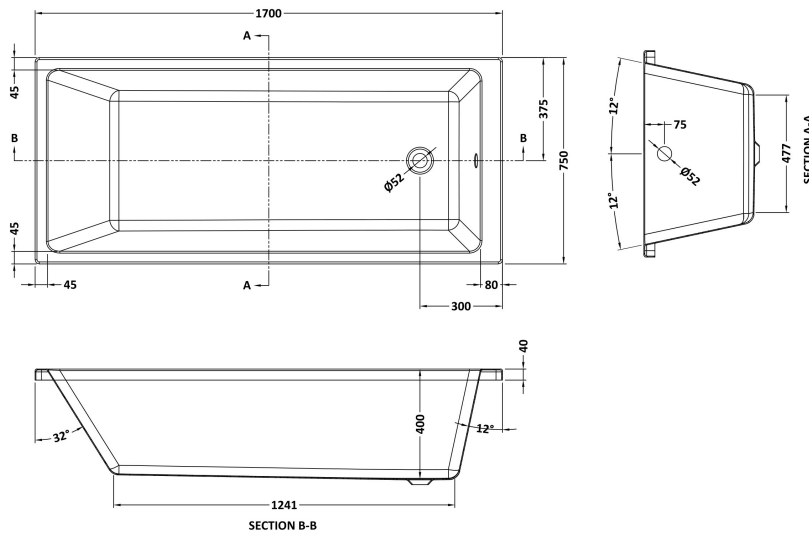

Sales Code: NBA810

Description: Thin Edge Se Bath & Legs 1700X750

Product Dimensions

Length (mm):	1700
Width (mm):	750
Depth (mm):	400
Nett Weight (kg):	23

Packaging Dimensions

Length (mm):	1770
Width (mm):	710
Depth (mm):	420
Gross Weight (kg):	23

Packaging Data

Box Colour:	Brown Cardboard Sleeve
Box Qty:	1
Label Size:	192 x 38
Label Colour:	White Label
Label Qty:	2

Outer Box Dimensions (If Applicable)

Length (mm):	
Width (mm):	
Height (mm):	
Gross Weight (kg):	
Barcode:	5056678435663

Product Details

Country of Origin:	Egypt
Fitting Instruction:	No
Certification:	FSC: CE & UKCA:
Material Colour Reference:	European White
Product Material:	Acrylic
Material Thickness:	4mm
Volume (Ltr):	200L
Displaced Capacity:	130L
Leg Set Included:	Legset Included
Waste Included:	Waste Not Included
Drilled/Undrilled:	Undrilled For Taps
Includes Grips:	No Grips Supplied
Embossed:	No
No of Tapholes:	None
Anti-Slip:	No