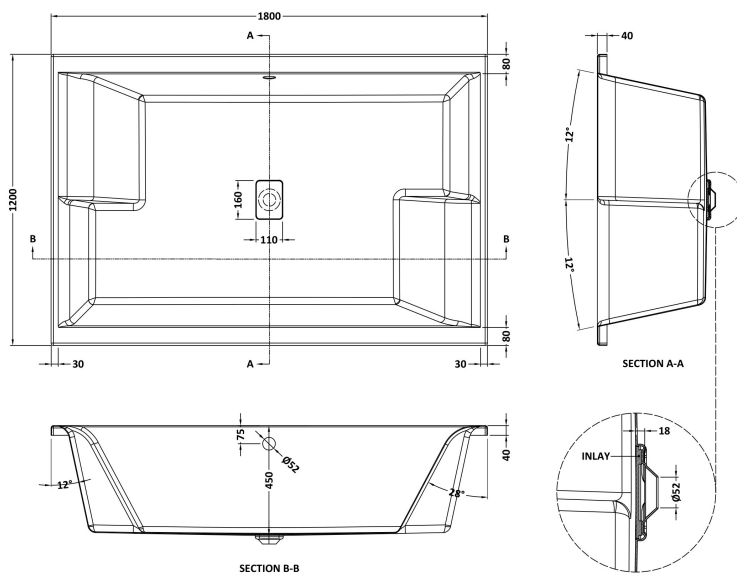

Sales Code: NBI1812

Description: 1800 X 1200 Large Inset Bath & Legs

Packaging Details

Barcode: 5056678435731

Sales Code: NBI1812NL

Description: 1800 X 1200 Large Inset Bath Only

Product Dimensions

Length (mm):	1800
Width (mm):	1200
Depth (mm):	630
Nett Weight (kg):	55

Packaging Dimensions

Length (mm):	1800
Width (mm):	1200
Depth (mm):	630
Gross Weight (kg):	55

Packaging Data

Box Colour:	Brown Cardboard Sleeve
Box Qty:	1
Label Size:	192 x 38
Label Colour:	White Label
Label Qty:	1

Outer Box Dimensions (If Applicable)

Length (mm):	
Width (mm):	
Height (mm):	
Gross Weight (kg):	
Barcode:	5056678463260

Product Details

Country of Origin:	Egypt
Fitting Instruction:	No
Certification:	FSC: CE & UKCA:
Material Colour Reference:	European White
Product Material:	Acrylic
Material Thickness:	4mm
Volume (Ltr):	440 L
Displaced Capacity:	370L
Leg Set Included:	Legset Not Included
Waste Included:	Waste Not Included
Drilled/Undrilled:	Undrilled For Taps
Includes Grips:	No Grips Supplied
Embossed:	No
No of Tapholes:	None
Anti-Slip:	No

Sales Code: NBI001

Description: Leg Set For Large Inset Bath

Product Dimensions

Length (mm):
 Width (mm):
 Depth (mm):
 Nett Weight (kg): 2.5

Packaging Dimensions

Length (mm): 665
 Width (mm): 55
 Depth (mm): 42
 Gross Weight (kg): 2.5