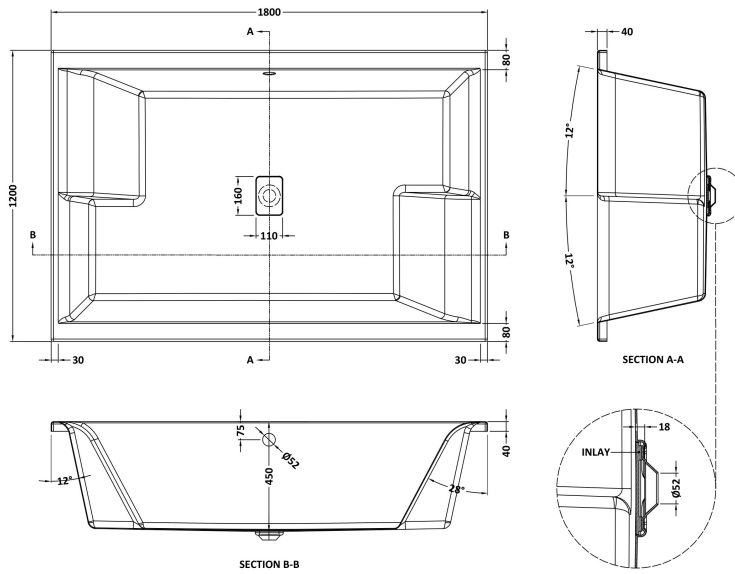

Sales Code: NBI1812

Description: 1800 X 1200 Large Inset Bath & Legs

Packaging Details

Barcode: 5056678435731

Sales Code: NBI1812NL

Description: 1800 X 1200 Large Inset Bath Only

Product Dimensions

Length (mm):	1800
Width (mm):	1200
Depth (mm):	630
Nett Weight (kg):	55

Packaging Dimensions

Length (mm):	1800
Width (mm):	1200
Depth (mm):	630
Gross Weight (kg):	55

Packaging Data

Box Colour:	Brown Cardboard Sleeve
Box Qty:	1
Label Size:	192 x 38
Label Colour:	White Label
Label Qty:	1

Outer Box Dimensions (If Applicable)

Length (mm):	
Width (mm):	
Height (mm):	
Gross Weight (kg):	
Barcode:	5056678463260

Product Details

Country of Origin:	Egypt
Fitting Instruction:	No
Certification:	FSC: CE & UKCA:
Material Colour Reference:	European White
Product Material:	Acrylic
Material Thickness:	4mm
Volume (Ltr):	440 L
Displaced Capacity:	370L
Leg Set Included:	Legset Not Included
Waste Included:	Waste Not Included
Drilled/Undrilled:	Undrilled For Taps
Includes Grips:	No Grips Supplied
Embossed:	No
No of Tapholes:	None
Anti-Slip:	No

Sales Code: NBI001

Description: Leg Set For Large Inset Bath

Product Dimensions

Length (mm):
 Width (mm):
 Depth (mm):
 Nett Weight (kg): 2.5

Packaging Dimensions

Length (mm): 665
 Width (mm): 55
 Depth (mm): 42
 Gross Weight (kg): 2.5