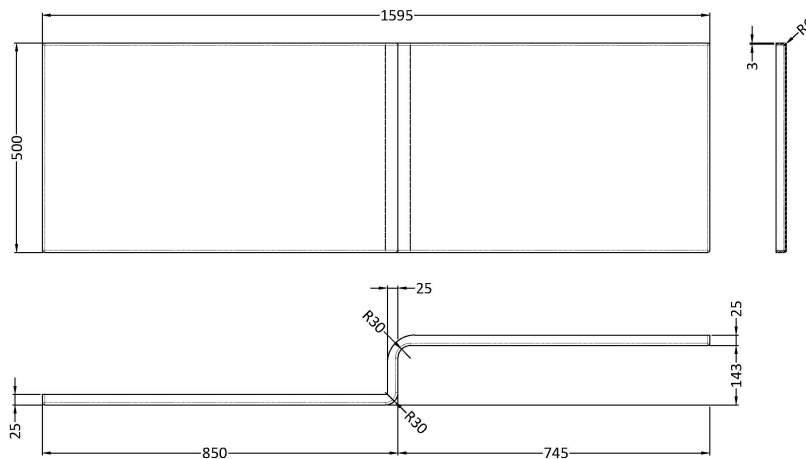

**Packaging Dimensions**

Length (mm):	665
Width (mm):	55
Depth (mm):	42
Gross Weight (kg):	2.5

**Packaging Data**

Box Colour:	Brown Cardboard Sleeve
Box Qty:	1
Label Size:	100 x 50
Label Colour:	White Label
Label Qty:	2

**Outer Box Dimensions (If Applicable)**

Length (mm):	
Width (mm):	
Height (mm):	
Gross Weight (kg):	
Barcode:	5056211809197

**Product Details**

Country of Origin:	Poland
Fitting Instruction:	No
Certification:	FSC: CE & UKCA:
Material Colour Reference:	
Product Material:	
Material Thickness:	
Volume (Ltr):	
Displaced Capacity:	
Leg Set Included:	
Waste Included:	
Drilled/Undrilled:	
Includes Grips:	
Embossed:	
No of Tapholes:	
Anti-Slip:	

### Product Dimensions

Length (mm):	1595
Width (mm):	500
Depth (mm):	167
Nett Weight (kg):	3.6

### Packaging Dimensions

Length (mm):	1620
Width (mm):	530
Depth (mm):	45
Gross Weight (kg):	3.6