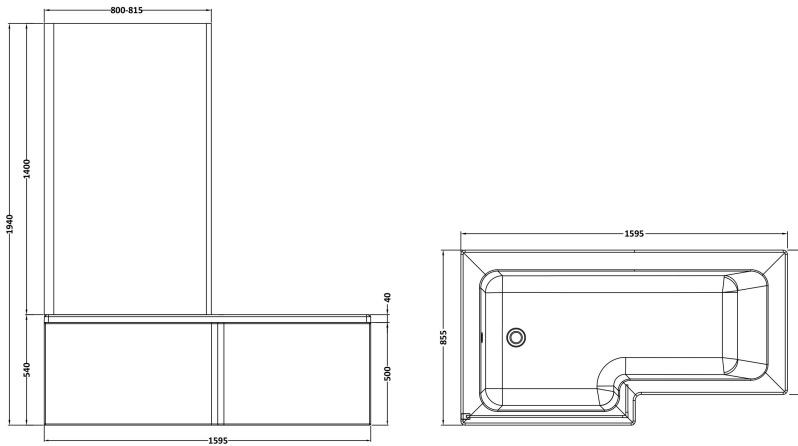

Packaging Details

Barcode: 5056678459775