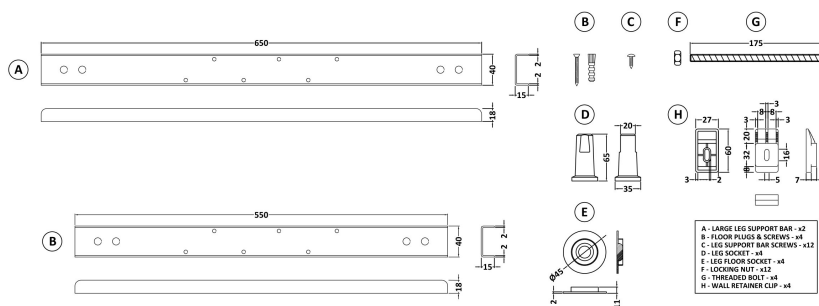

**Sales Code:** SBATH13

**Description:** 1600 Sq S/Bath Pack Lh (5mm L Screen)

**Packaging Details**

Barcode: 5056678459775

Sales Code: WBL001

Description: Bath Leg Set

**Product Dimensions**

Length (mm):	650
Width (mm):	650
Depth (mm):	60
Nett Weight (kg):	2.5

**Packaging Dimensions**

Length (mm):	665
Width (mm):	55
Depth (mm):	42
Gross Weight (kg):	2.5

**Packaging Data**

Box Colour:	Brown Cardboard Sleeve
Box Qty:	1
Label Size:	100 x 50
Label Colour:	White Label
Label Qty:	2

**Outer Box Dimensions (If Applicable)**

Length (mm):	
Width (mm):	
Height (mm):	
Gross Weight (kg):	
Barcode:	5056211809197

**Product Details**

Country of Origin:	Poland
Fitting Instruction:	No
Certification:	FSC: CE & UKCA:
Material Colour Reference:	
Product Material:	
Material Thickness:	
Volume (Ltr):	
Displaced Capacity:	
Leg Set Included:	
Waste Included:	
Drilled/Undrilled:	
Includes Grips:	
Embossed:	
No of Tapholes:	
Anti-Slip:	

### Product Dimensions

Length (mm):	1595
Width (mm):	500
Depth (mm):	167
Nett Weight (kg):	3.6