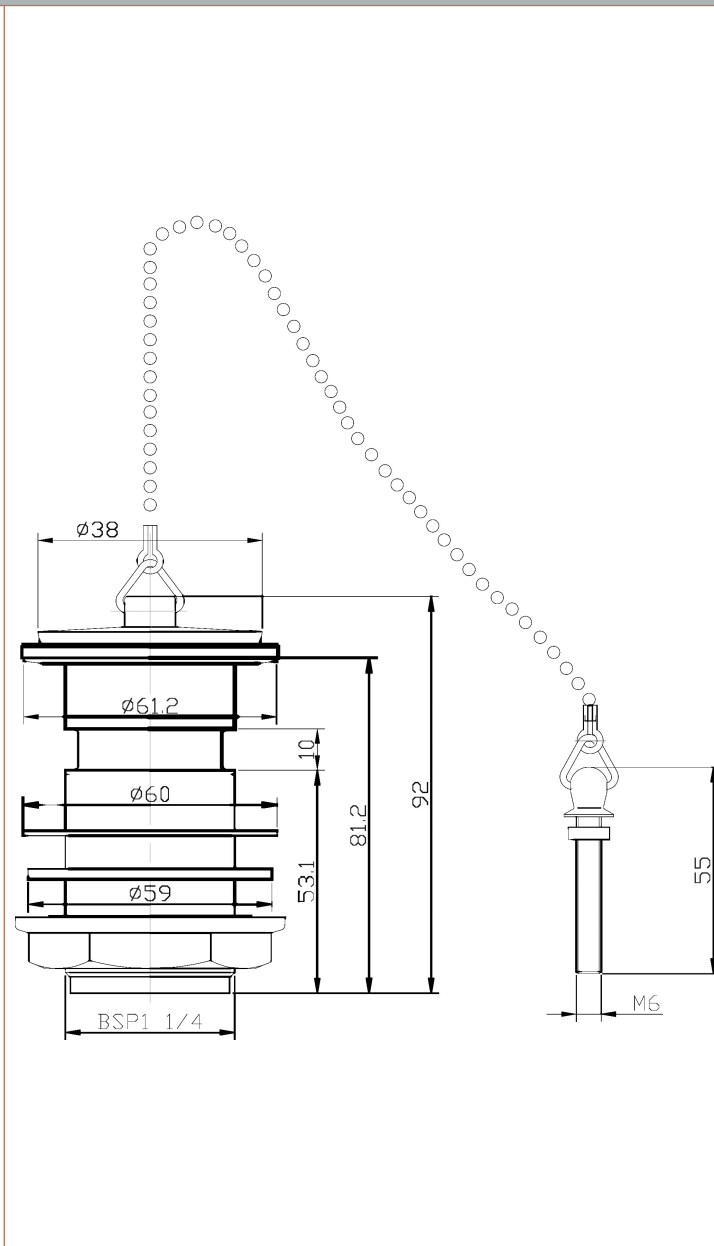

Sales Code: E308

Description: Contract Basin Waste Poly Plug & B Chain

Product Dimensions

Length (mm):	
Width (mm):	61
Height (mm):	81
Depth (mm):	61
Nett Weight (kg):	0.1

Packaging Dimensions

Height (mm):	92
Width (mm):	62
Depth (mm):	62
Gross Weight (kg):	0.1

Packaging Data

Box Colour:	White Cardboard Box
Box Qty:	1
Label Size:	100 x 50
Label Colour:	White Label
Label Qty:	2

Outer Box Dimensions (If Applicable)

Height (mm):	
Width (mm):	
Length (mm):	
Depth (mm):	
Gross Weight (kg):	14
Barcode:	5055146100645

Product Details

Country of Origin:	China
Fitting Instruction:	No
CE & UKCA:	N/A
Product Material:	Brass/ABS
Heating Element Wattage:	Not Applicable
Colour/Finish:	Chrome
Product Diameter:	61mm
Connection Size:	11/4"