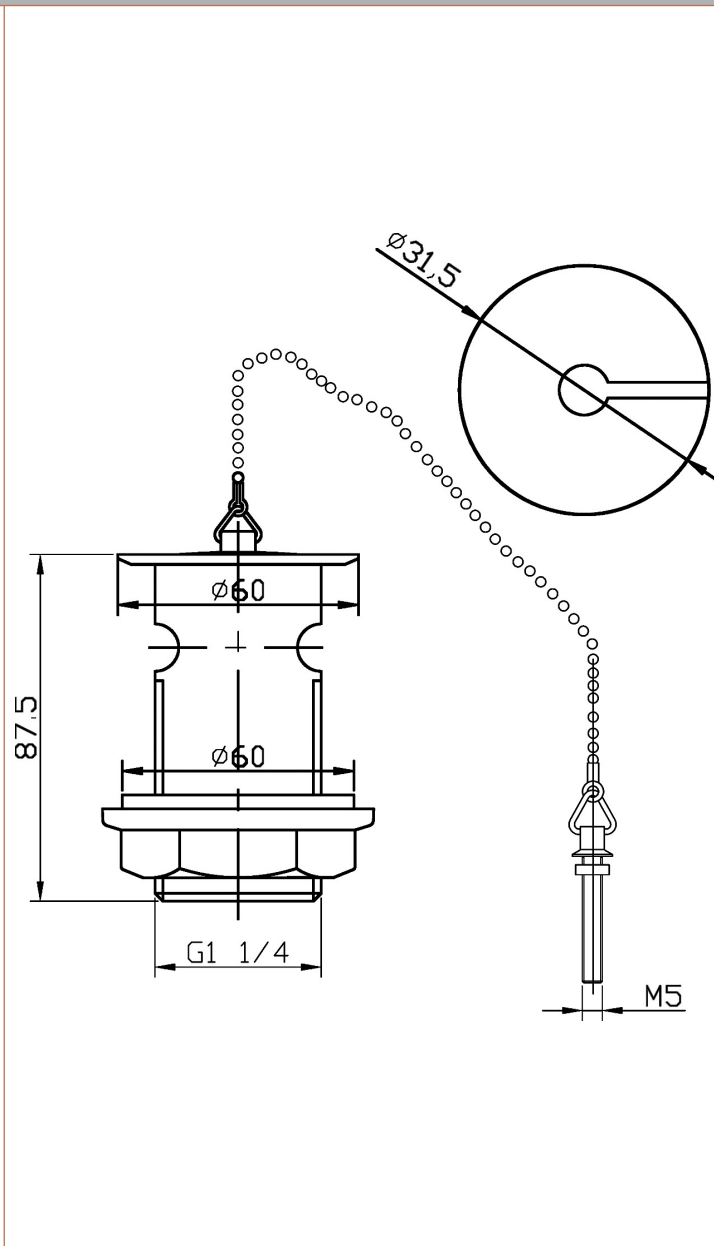

Sales Code: E303

Description: Basin Waste W/ Brass Plug & Ball Chain

Product Dimensions

Length (mm):	
Width (mm):	60
Height (mm):	88
Depth (mm):	60
Nett Weight (kg):	0.2

Packaging Dimensions

Height (mm):	70
Width (mm):	70
Depth (mm):	100
Gross Weight (kg):	0.22

Packaging Data

Box Colour:	White Cardboard Box
Box Qty:	1
Label Size:	100 x 50
Label Colour:	White Label
Label Qty:	2

Outer Box Dimensions (If Applicable)

Height (mm):	
Width (mm):	
Length (mm):	
Depth (mm):	
Gross Weight (kg):	17
Barcode:	5055146104957

Product Details

Country of Origin:	China
Fitting Instruction:	No
CE & UKCA:	N/A
Product Material:	Brass
Heating Element Wattage:	Not Applicable
Colour/Finish:	Chrome
Product Diameter:	60mm
Connection Size:	11/4"