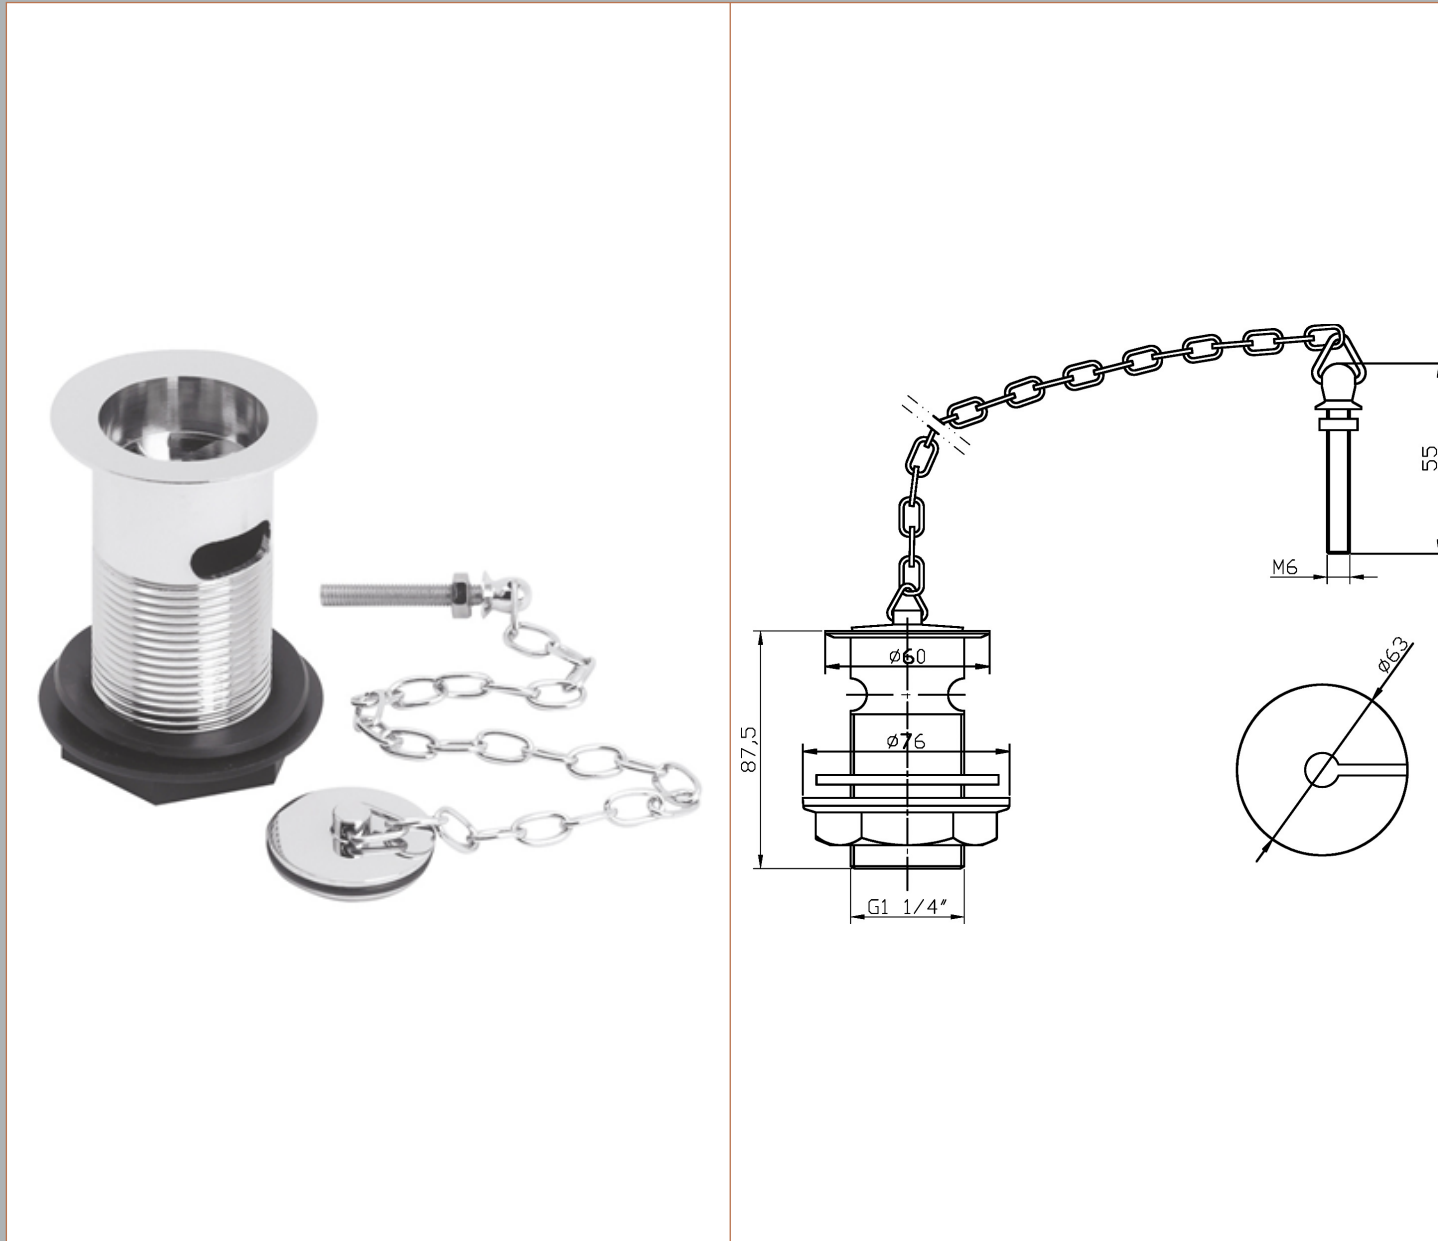

Sales Code: E353

Description: Basin Waste W/ Brass Plug & Link Chain

Product Dimensions

Length (mm):	
Width (mm):	60
Height (mm):	88
Depth (mm):	60
Nett Weight (kg):	0.28

Packaging Dimensions

Height (mm):	70
Width (mm):	70
Depth (mm):	100
Gross Weight (kg):	0.28

Packaging Data

Box Colour:	White Cardboard Box
Box Qty:	1
Label Size:	100 x 50
Label Colour:	White Label
Label Qty:	2

Outer Box Dimensions (If Applicable)

Height (mm):	
Width (mm):	
Length (mm):	
Depth (mm):	
Gross Weight (kg):	21
Barcode:	5055146104902

Product Details

Country of Origin:	China
Fitting Instruction:	No
CE & UKCA:	N/A
Product Material:	Brass
Heating Element Wattage:	Not Applicable
Colour/Finish:	Chrome
Product Diameter:	60mm
Connection Size:	1 1/4"