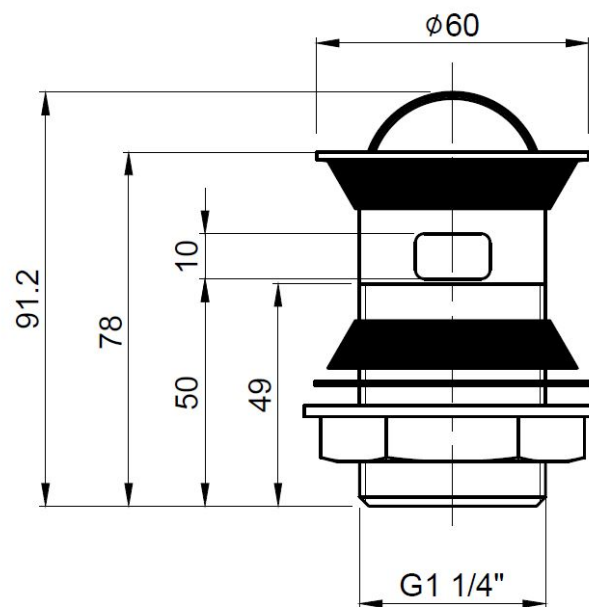

Sales Code: ER08

Description: Ss Flip Top Basin Waste

Product Dimensions

Length (mm):	
Width (mm):	62
Height (mm):	83
Depth (mm):	62
Nett Weight (kg):	0.2

Packaging Dimensions

Height (mm):	100
Width (mm):	65
Depth (mm):	65
Gross Weight (kg):	0.2

Packaging Data

Box Colour:	White Cardboard Box
Box Qty:	1
Label Size:	100 x 50
Label Colour:	White Label
Label Qty:	2

Outer Box Dimensions (If Applicable)

Height (mm):	
Width (mm):	
Length (mm):	
Depth (mm):	
Gross Weight (kg):	13
Barcode:	5055275870839

Product Details

Country of Origin:	China
Fitting Instruction:	No
CE & UKCA:	N/A
Product Material:	Ss
Heating Element Wattage:	Not Applicable
Colour/Finish:	Chrome
Product Diameter:	62mm
Connection Size:	11/4"