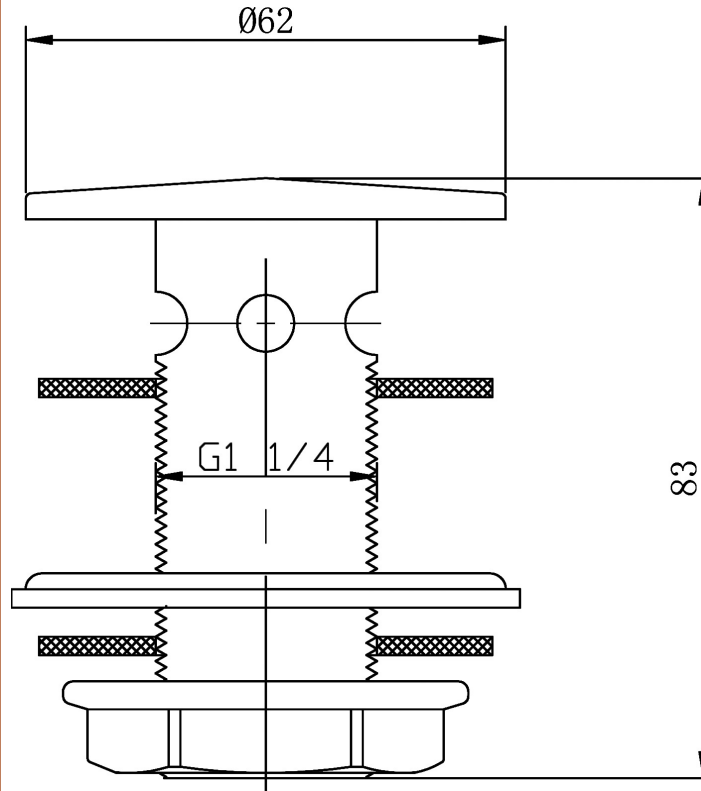

Sales Code: ER03

Description: Brass Flip Top Basin Waste

Product Dimensions

Length (mm):	
Width (mm):	62
Height (mm):	83
Depth (mm):	62
Nett Weight (kg):	0.2

Packaging Dimensions

Height (mm):	100
Width (mm):	65
Depth (mm):	65
Gross Weight (kg):	0.21

Packaging Data

Box Colour:	White Cardboard Box
Box Qty:	1
Label Size:	100 x 50
Label Colour:	White Label
Label Qty:	2

Outer Box Dimensions (If Applicable)

Height (mm):	
Width (mm):	
Length (mm):	
Depth (mm):	
Gross Weight (kg):	13
Barcode:	5055146132585

Product Details

Country of Origin:	China
Fitting Instruction:	No
CE & UKCA:	N/A
Product Material:	Brass
Heating Element Wattage:	Not Applicable
Colour/Finish:	Chrome
Product Diameter:	62mm
Connection Size:	1 1/4"