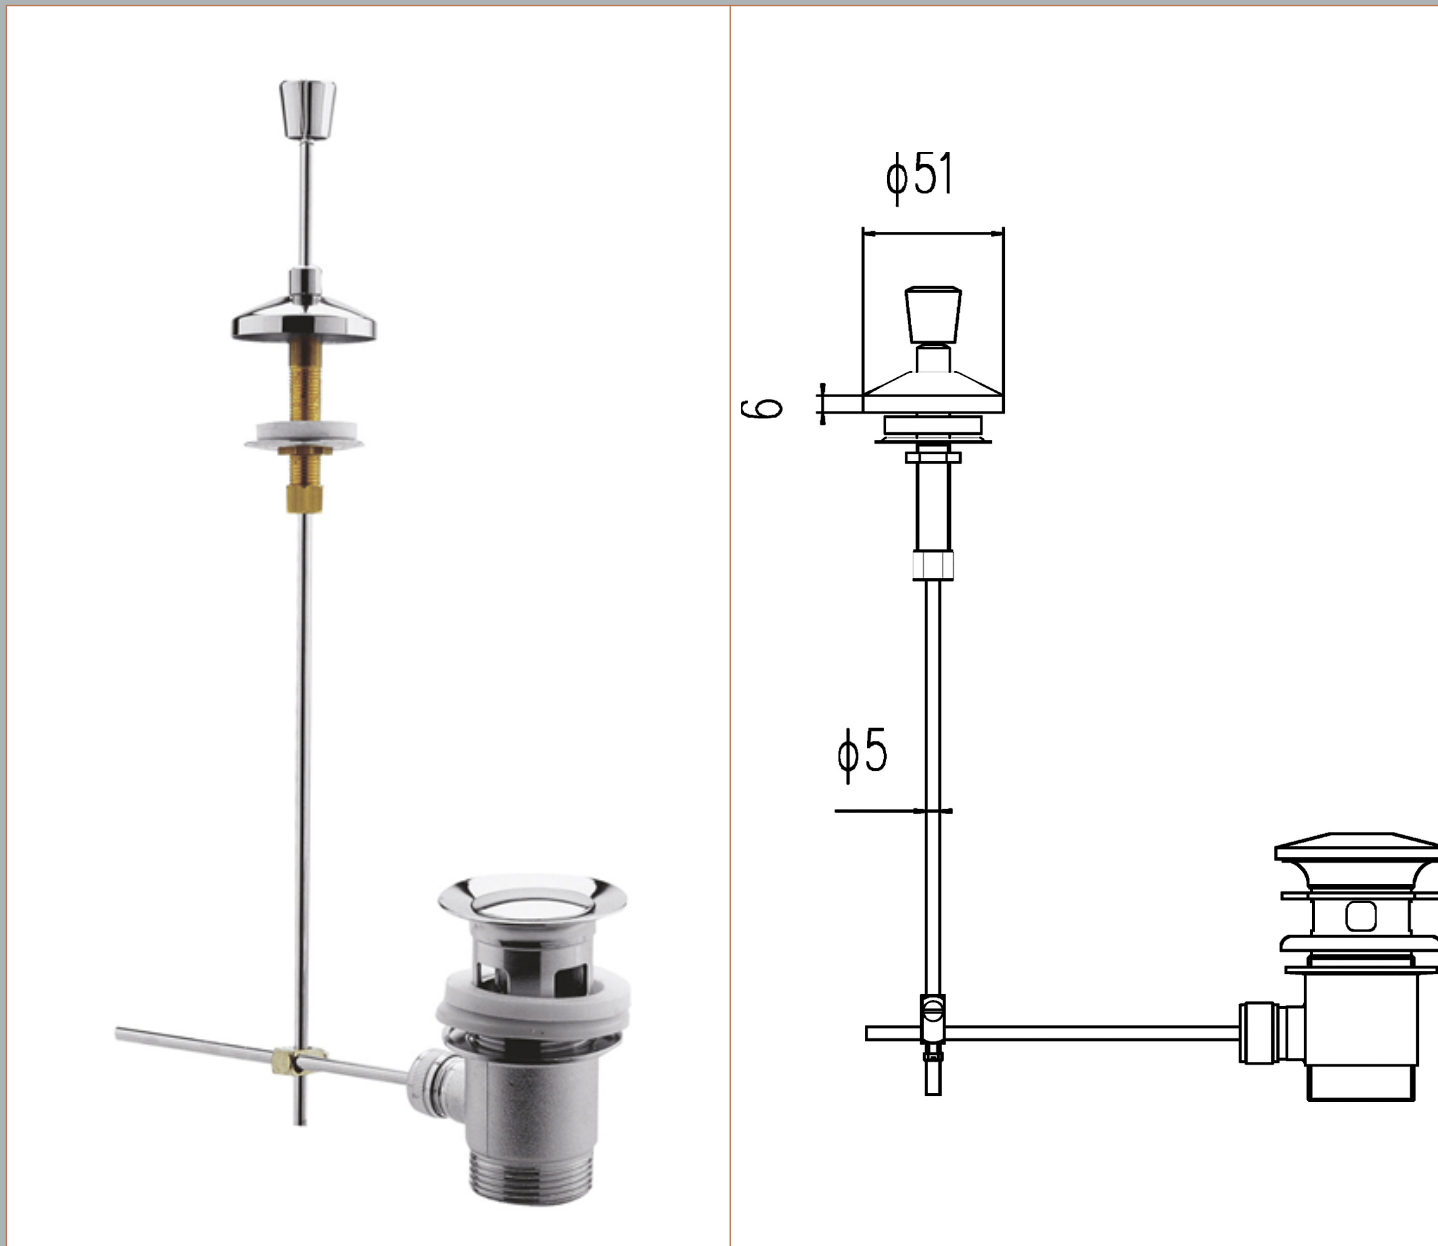

Sales Code: E307

Description: Basin Pop Up Waste

Product Dimensions

Length (mm):	
Width (mm):	83
Height (mm):	85
Depth (mm):	83
Nett Weight (kg):	0.69

Packaging Dimensions

Height (mm):	380
Width (mm):	80
Depth (mm):	70
Gross Weight (kg):	0.69

Packaging Data

Box Colour:	White Cardboard Box
Box Qty:	1
Label Size:	100 x 50
Label Colour:	White Label
Label Qty:	2

Outer Box Dimensions (If Applicable)

Height (mm):	
Width (mm):	
Length (mm):	
Depth (mm):	
Gross Weight (kg):	14
Barcode:	5055146106494

Product Details

Country of Origin:	China
Fitting Instruction:	No
CE & UKCA:	N/A
Product Material:	Brass
Heating Element Wattage:	Not Applicable
Colour/Finish:	Chrome
Product Diameter:	51mm
Connection Size:	1 1/4"